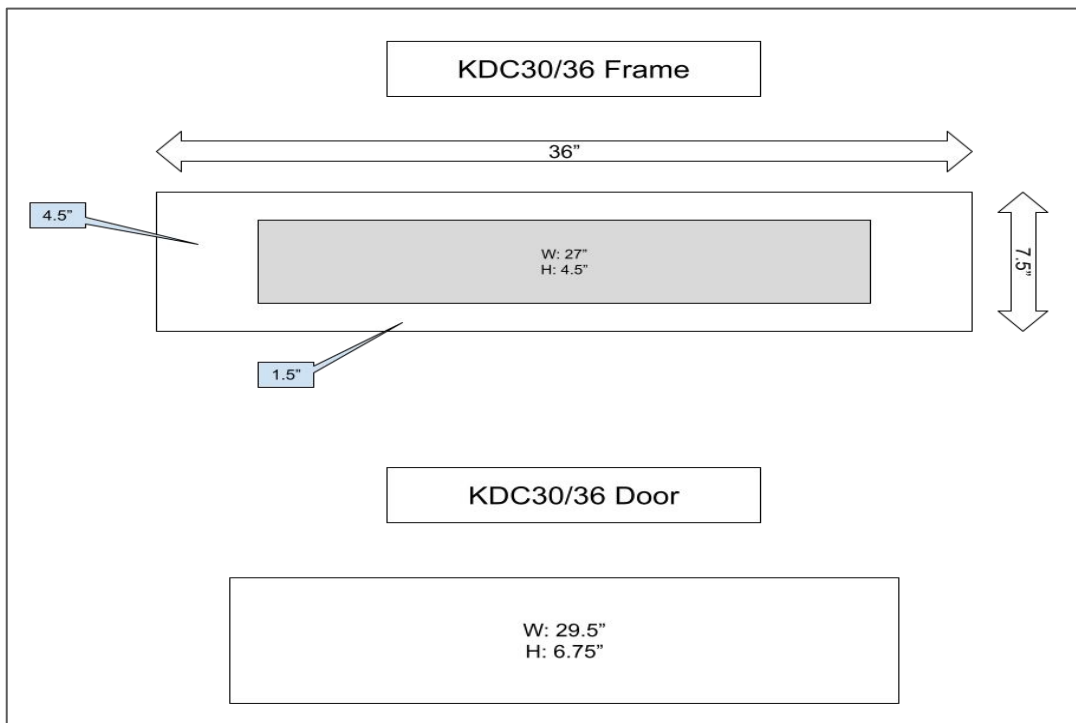

Base Cabinets- Base Angle End Cabinet

SKU	W	H	D
BAE24	24"	34.5"	24"

Base Cabinets- Knee Drawer

SKU	W	H	D
KDC30/36	36"	7.5"	21"