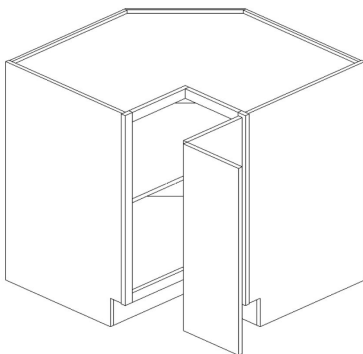

SKU	W	H	D
SB39	39"	34.5"	24"
SB42	42"	34.5"	24"

Base Cabinets- Farm Sink Base

SKU	W	H	D
FS36	36"	34.5"	24"
FS39	39"	34.5"	24"

Base Cabinets- Diagonal Sink Base With False Drawer

SKU	W	H	D
DSB36	36"	34.5"	24"

Base Cabinets- Square Corner Base With 2 Lazy Susans

SKU	W	H	D
LSB33	33"	34.5"	24"
LSB36	36"	34.5"	24"

Base Cabinets- Square Corner Base With Shelf

SKU	W	H	D
BER36	36"	34.5"	24"

Base Cabinets- Pull Out Spice Rack Cabinet