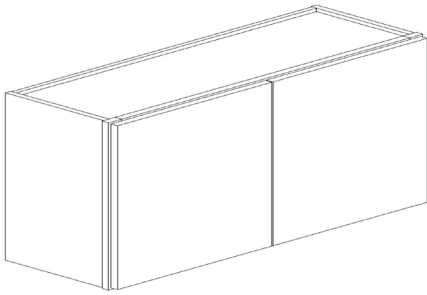

Wall Cabinets- 21" High Cabinet

SKU	W	H	D
W3021	30"	21"	12"
W3621	36"	21"	12"