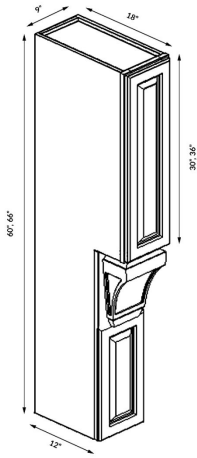

HOODS

Hoods- Chimney Hood

SKU	W	H	D
CH36	34.5"	53"	24"
CH42	40.5"	53"	24"

Hoods- Arched Hood

SKU	W	H	D
RHA4830	48"	30"	21"
RHA4836	48"	36"	21"
RHA5430	54"	30"	21"
RHA5436	54"	36"	21"

Hoods- Spice Rack Pull Out

SKU	W	H	D
HSR0960	09"	60"	18"
HSR0966	09"	66"	18"

ACCESSORIES

Accessories- Standard Crown Molding

SKU	W	H	D
CM-4	2.875"	3"	96"

Accessories- Modern Crown Molding

Layout A

Layout B

SKU	W	H	D
CMM-4 Layout A	3.75"	3.625"	96"
CMM-4 Layout B	3.625"	3.75"	96"