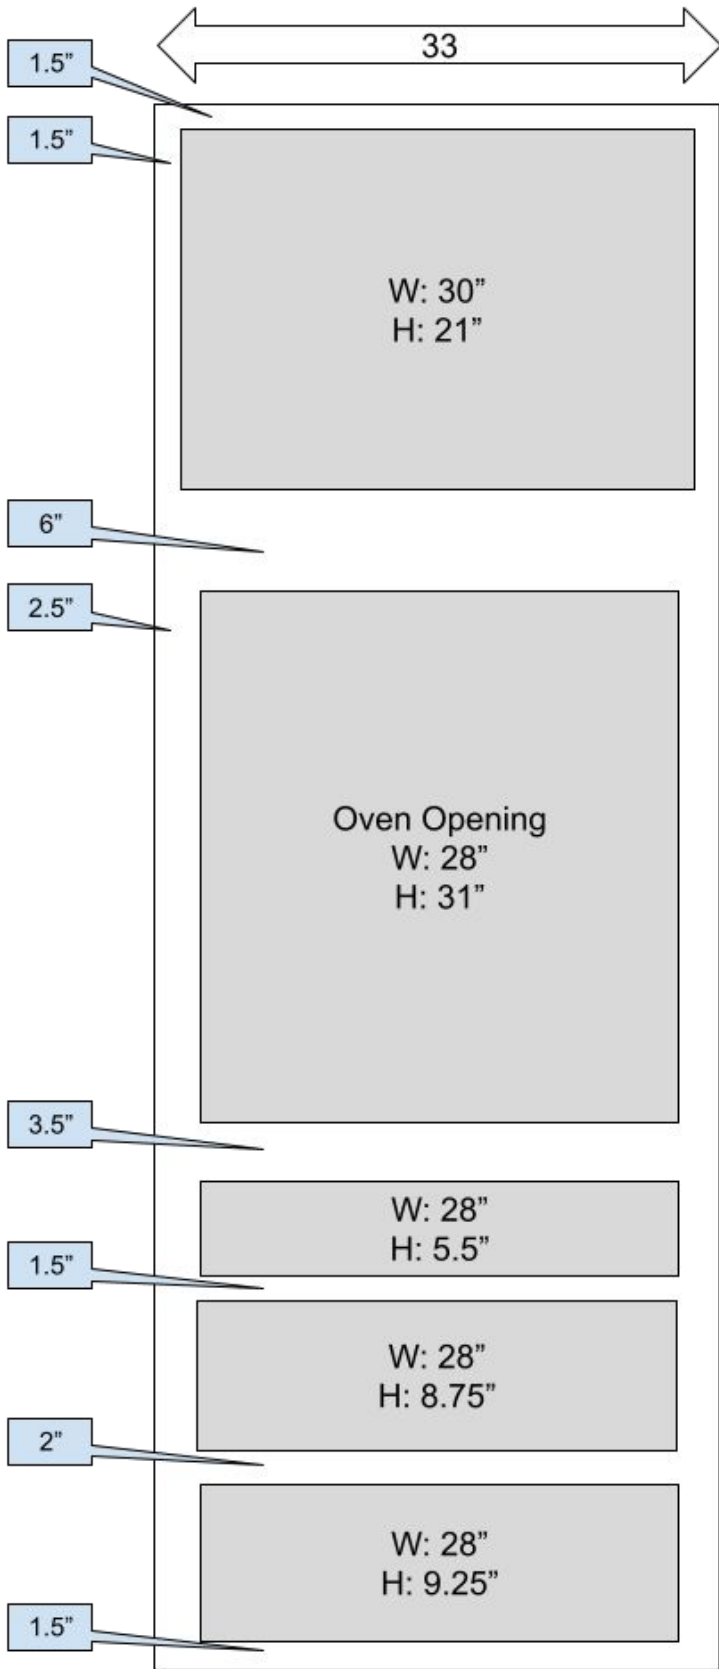

OCS339624-3 Frame

OCS339624
Doors/Drawers