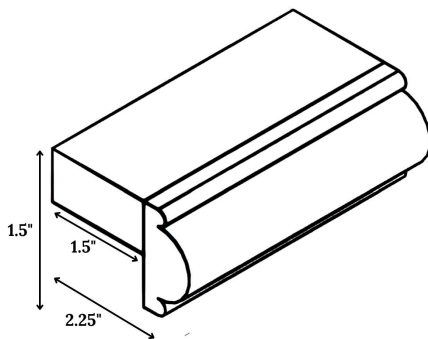

Accessories- Light Rail B

SKU	W	H	D
LVP	1.5"	1"	96"

Accessories- Light Rail C

SKU	W	H	D
LVB	2.25"	1.5"	96"

Accessories- Chair Rail Molding

SKU	W	H	D
CR	.75"	1.125"	96"

Accessories- Furniture Molding

SKU	W	H	D
FSM	.75"	1.625"	96"