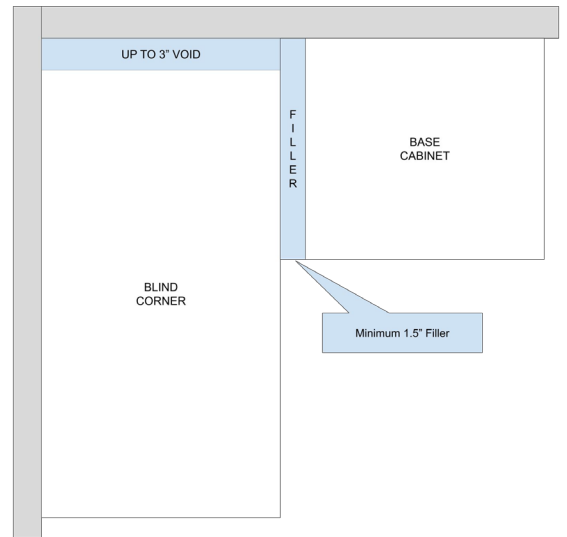

Base Cabinets- Blind Corner Base Cabinet

SKU	W	H	D
BLB39/42	39"	34.5"	24"
BLB42/45	42"	34.5"	24"

Fig. A