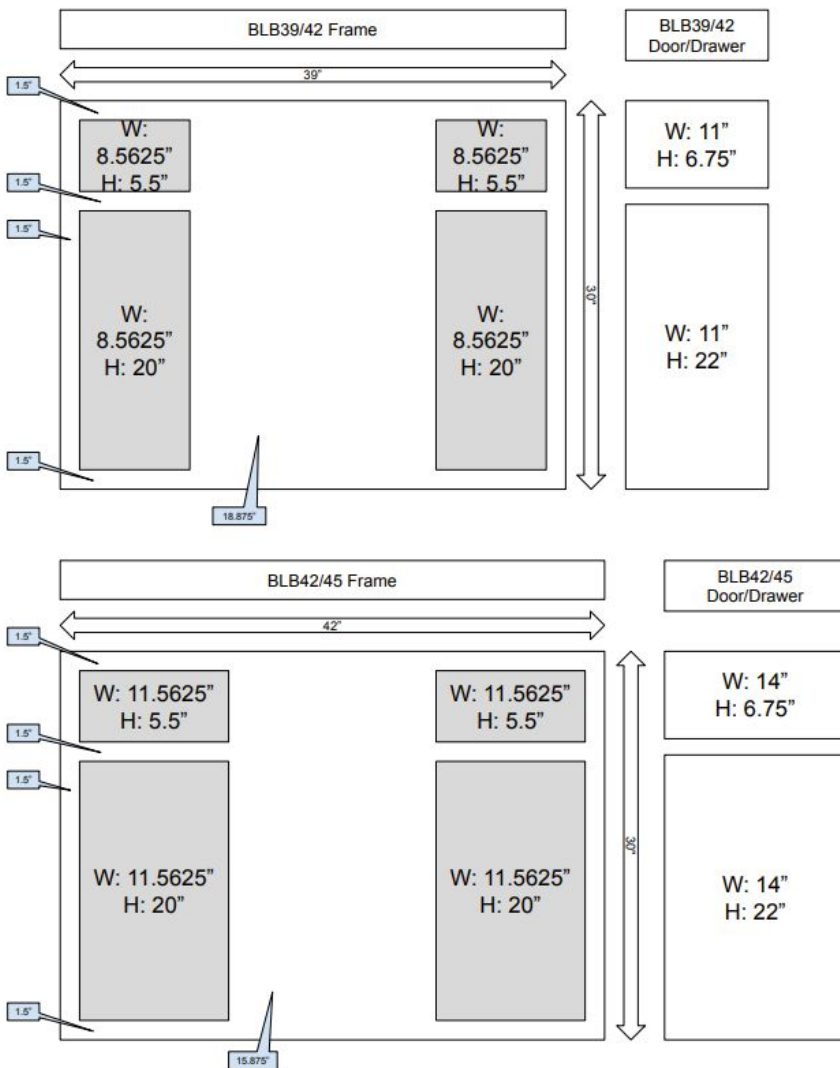

Base Cabinets- Square Corner Base With 2 Lazy Susans

SKU	W	H	D
LSB33	33"	34.5"	24"
LSB36	36"	34.5"	24"

Base Cabinets- Square Corner Base With Shelf

SKU	W	H	D
BER36	36"	34.5"	24"

Base Cabinets- Pull Out Spice Rack Cabinet

SKU	W	H	D
B09SP	09"	34.5"	24"

Base Cabinets- Pull Out Double Wastebasket Cabinet

SKU	W	H	D
BWB18	18"	34.5"	24"

Base Cabinets- Pull Out File Drawer Cabinet

SKU	W	H	D
FDB18	18"	30"	21"

Base Cabinets- Blind Corner Base Cabinet

SKU	W	H	D
BLB39/42	39"	34.5"	24"
BLB42/45	42"	34.5"	24"

Fig. A

Base Cabinets- Base Microwave Cabinet With Drawer

SKU	W	H	D
BMD30	30"	34.5"	24"

Base Cabinets- Base Angle End Cabinet

SKU	W	H	D
BAE24	24"	34.5"	24"