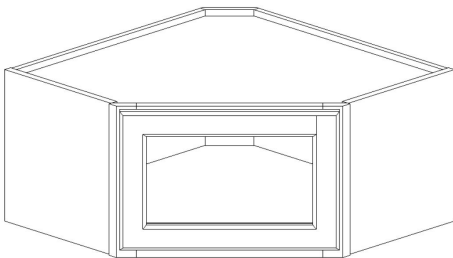

Wall Cabinets- 12" High Diagonal Glass Door Cabinet

SKU	W	H	D
WDC2412GD	24"	12"	12"