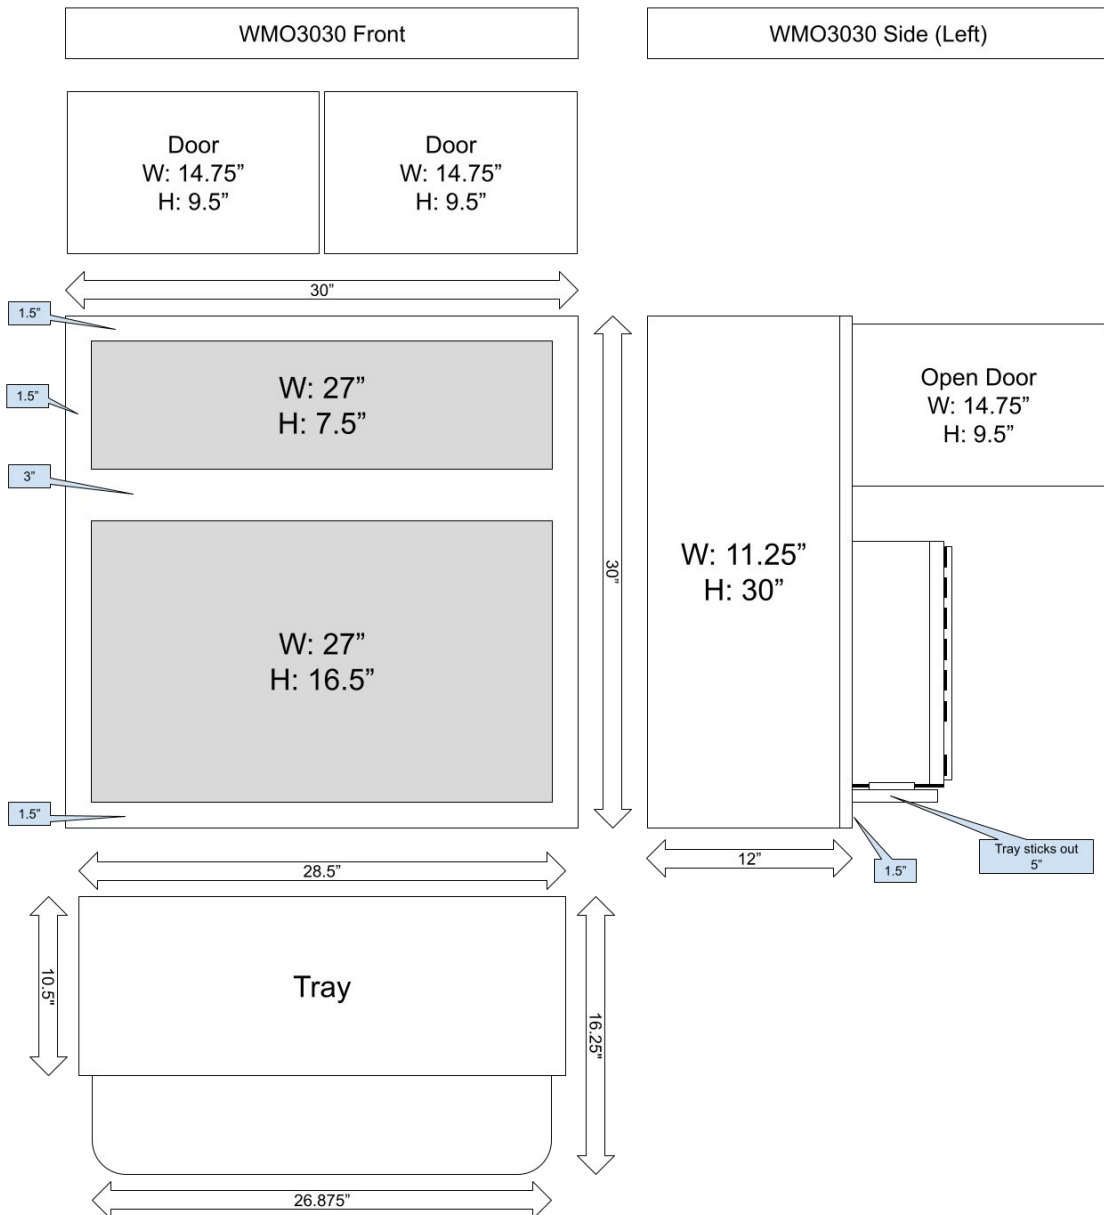

Wall Cabinets- Wall Open End Shelf Cabinet

SKU	W	H	D
WOES0630	06"	30"	12"
WOES0636	06"	36"	12"
WOES0642	06"	42"	12"

Wall Cabinets- Wall Microwave Oven Cabinet

SKU	W	H	D
WMO3030	30"	30"	16.25"
WMO3036	30"	36"	16.25"
WMO3042	30"	42"	16.25"