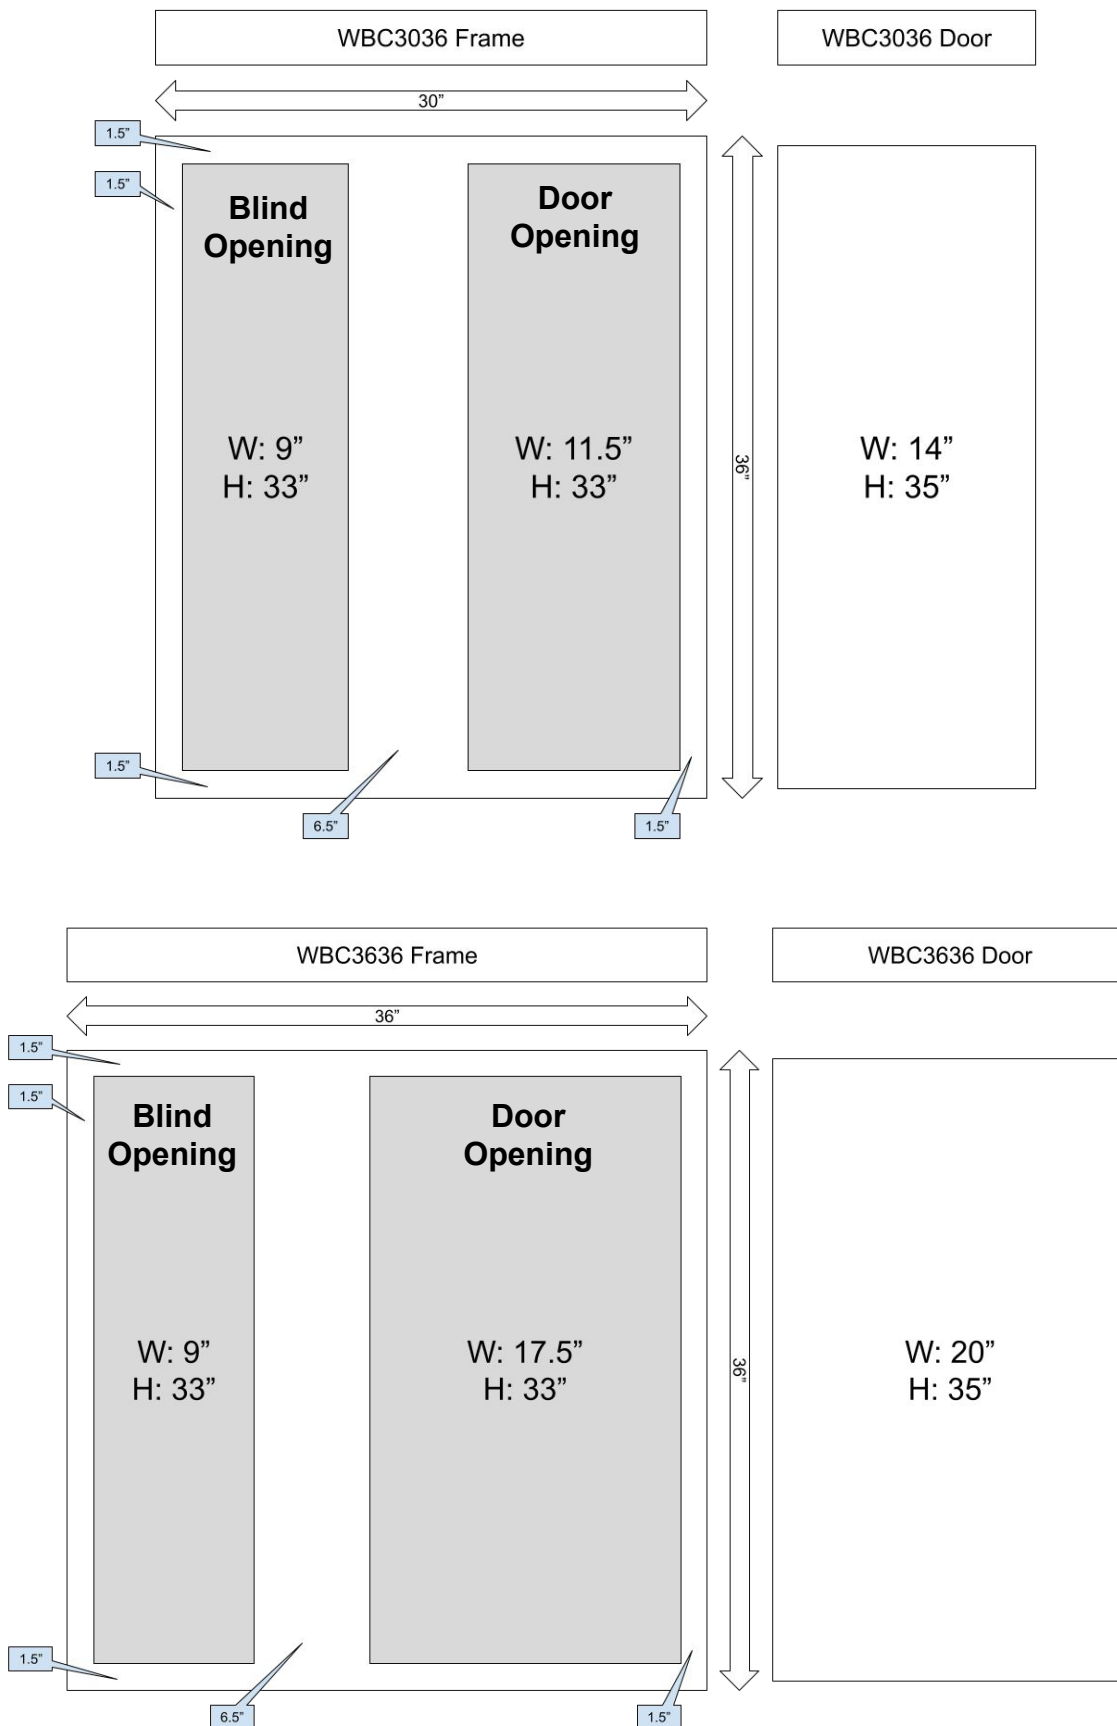

Wall Cabinets- Wall Blind Corner Cabinet