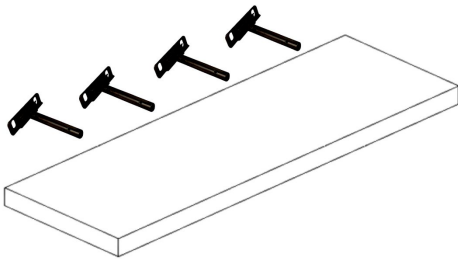

Wall Cabinets- Slotted Cubby

SKU	W	H	D
WCW630	30"	06"	12"

Wall Cabinets- Stem Glass Holder

SKU	W	H	D
SGH30	28.5"	2.75"	10.5"
SGH36	34.5"	2.75"	10.5"

Wall Cabinets- Floating Shelf

SKU	W	H	D
WSF3612	36"	1.5"	12"
WSF4812	48"	1.5"	12"