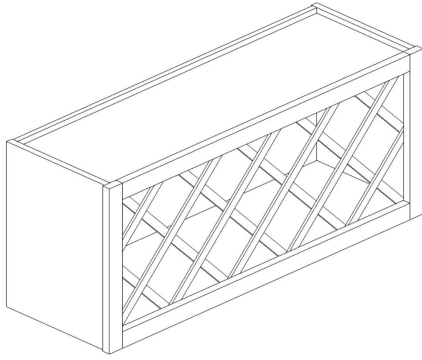

Wall Cabinets- Wine Rack Lattice

SKU	W	H	D
WR3015	30"	15"	12"
WR3615	36"	15"	12"