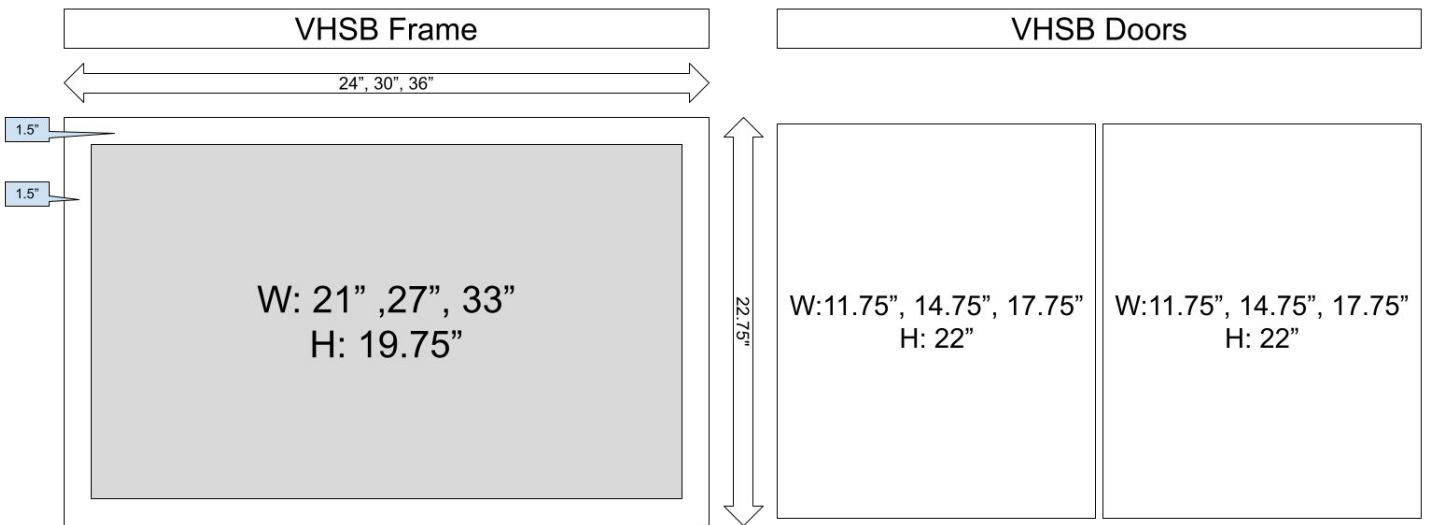

Vanity Cabinets- Hanging Sink Base

SKU	W	H	D
VHSB24	24"	22.75"	21"
VHSB30	30"	22.75"	21"
VHSB36	36"	22.75"	21"