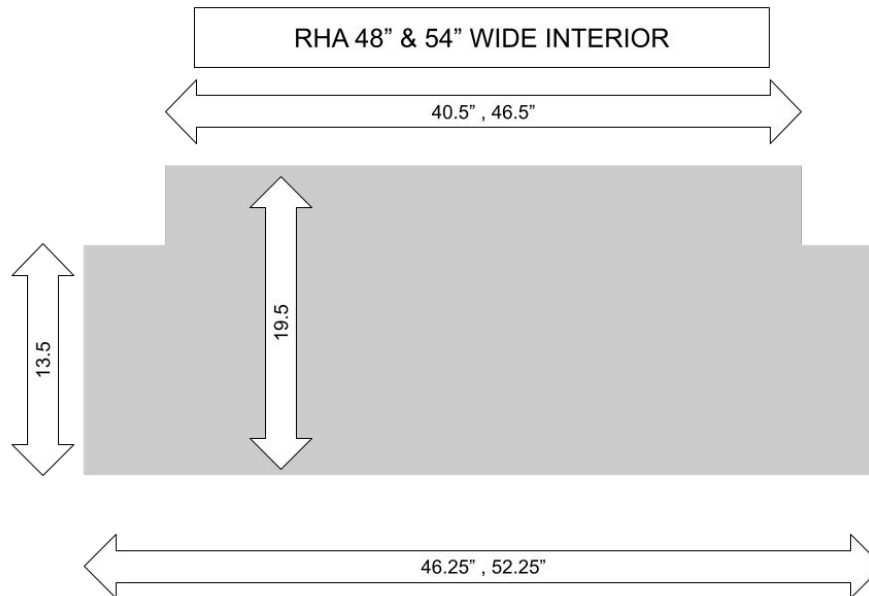

HOODS

Hoods- Chimney Hood

SKU	W	H	D
CH36	34.5"	53"	24"
CH42	40.5"	53"	24"

Hoods- Arched Hood

SKU	W	H	D
RHA4830	48"	30"	21"
RHA4836	48"	36"	21"
RHA5430	54"	30"	21"
RHA5436	54"	36"	21"

Hoods- Spice Rack Pull Out

SKU	W	H	D
HSR0960	09"	60"	18"
HSR0966	09"	66"	18"

ACCESSORIES

Accessories- Standard Crown Molding

SKU	W	H	D
CM-4	2.875"	3"	96"

Accessories- Modern Crown Molding

Layout A

Layout B

SKU	W	H	D
CMM-4 Layout A	3.75"	3.625"	96"
CMM-4 Layout B	3.625"	3.75"	96"