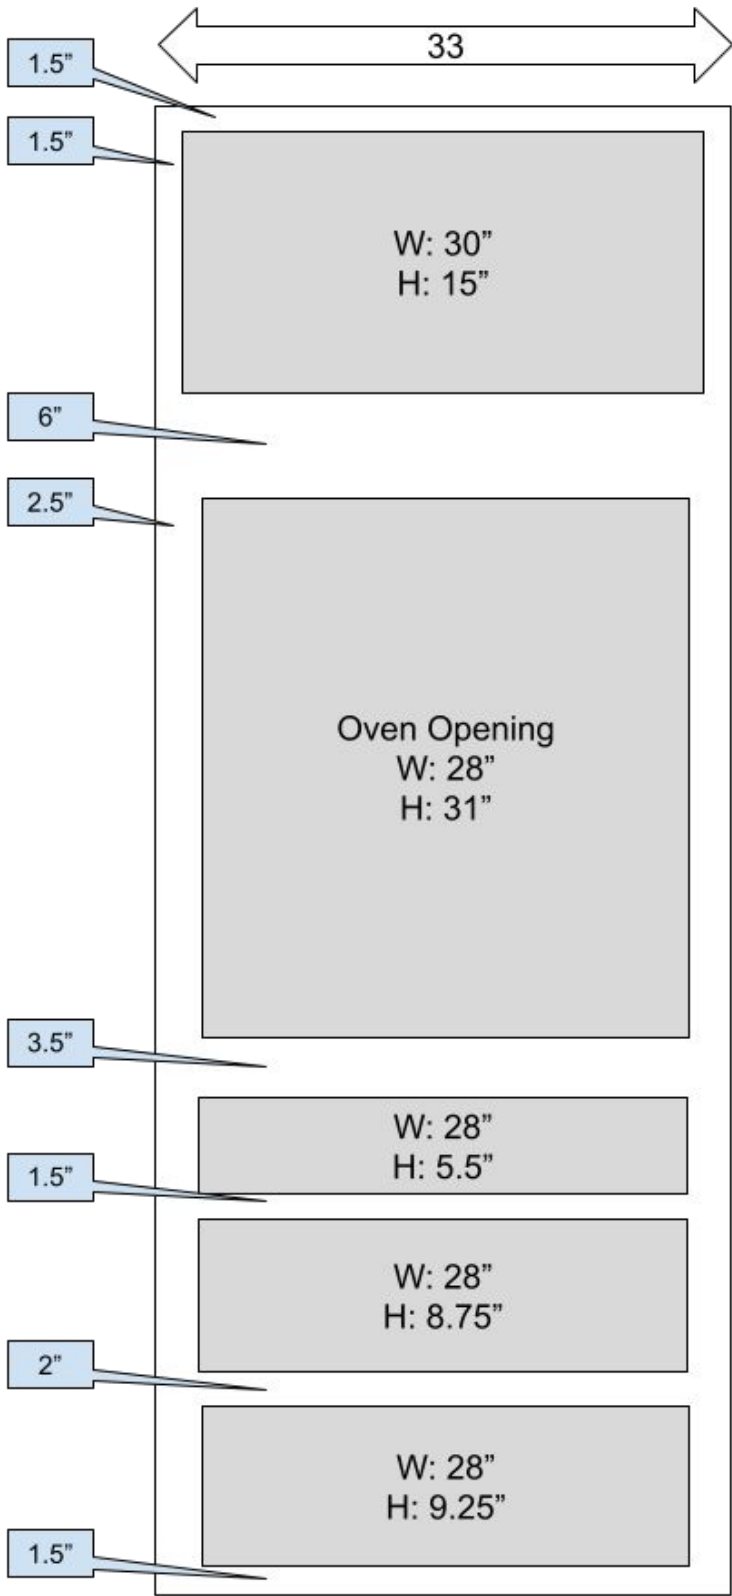

OCS339024-3 Frame