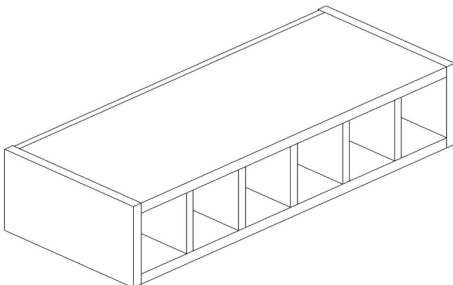

Wall Cabinets- Slotted Cubby

SKU	W	H	D
WCW630	30"	06"	12"

Wall Cabinets- Stem Glass Holder

SKU	W	H	D
SGH30	28.5"	2.75"	10.5"
SGH36	34.5"	2.75"	10.5"

Wall Cabinets- Floating Shelf

SKU	W	H	D
WSF3612	36"	1.5"	12"
WSF4812	48"	1.5"	12"