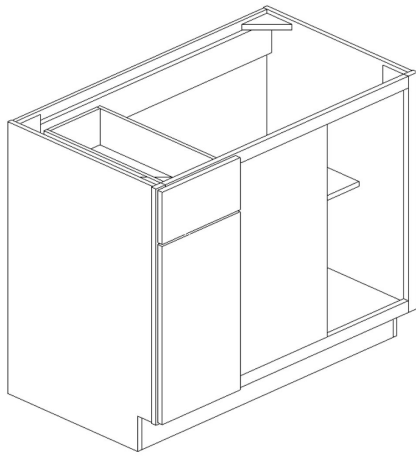

Base Cabinets- Square Corner Base With 2 Lazy Susans

SKU	W	H	D
LSB33	33"	34.5"	24"
LSB36	36"	34.5"	24"

Base Cabinets- Square Corner Base With Shelf

SKU	W	H	D
BER36	36"	34.5"	24"

Base Cabinets- Pull Out Spice Rack Cabinet

SKU	W	H	D
B09SP	09"	34.5"	24"

Base Cabinets- Pull Out Double Wastebasket Cabinet

SKU	W	H	D
BWB18	18"	34.5"	24"

Base Cabinets- Pull Out File Drawer Cabinet

SKU	W	H	D
FDB18	18"	30"	21"

Base Cabinets- Blind Corner Base Cabinet