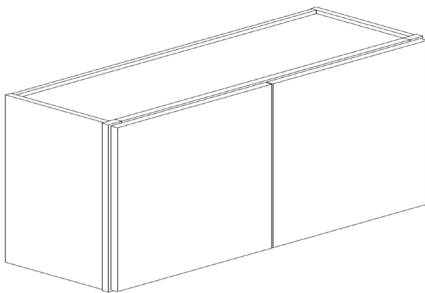

Drawer Glides

- Full extension soft close

WALL CABINETS

Wall Cabinets- 12" High Cabinets

SKU	W	H	D
W3012	30"	12"	12"
W3312	33"	12"	12"
W3612	36"	12"	12"

Wall Cabinets- 15" High Cabinets

SKU	W	H	D
W3015	30"	15"	12"
W3615	36"	15"	12"