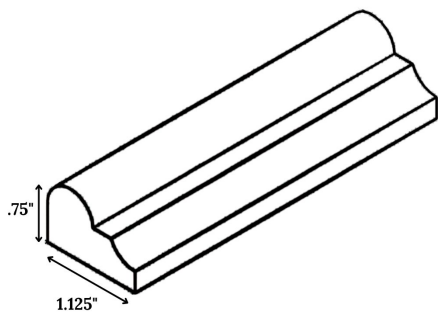

Accessories- Light Rail B

SKU	W	H	D
LVP	1.5"	1"	96"

Accessories- Light Rail C

SKU	W	H	D
LVB	2.25"	1.5"	96"

Accessories- Chair Rail Molding

SKU	W	H	D
CR	.75"	1.125"	96"

Accessories- Furniture Molding

SKU	W	H	D
FSM	.75"	1.625"	96"