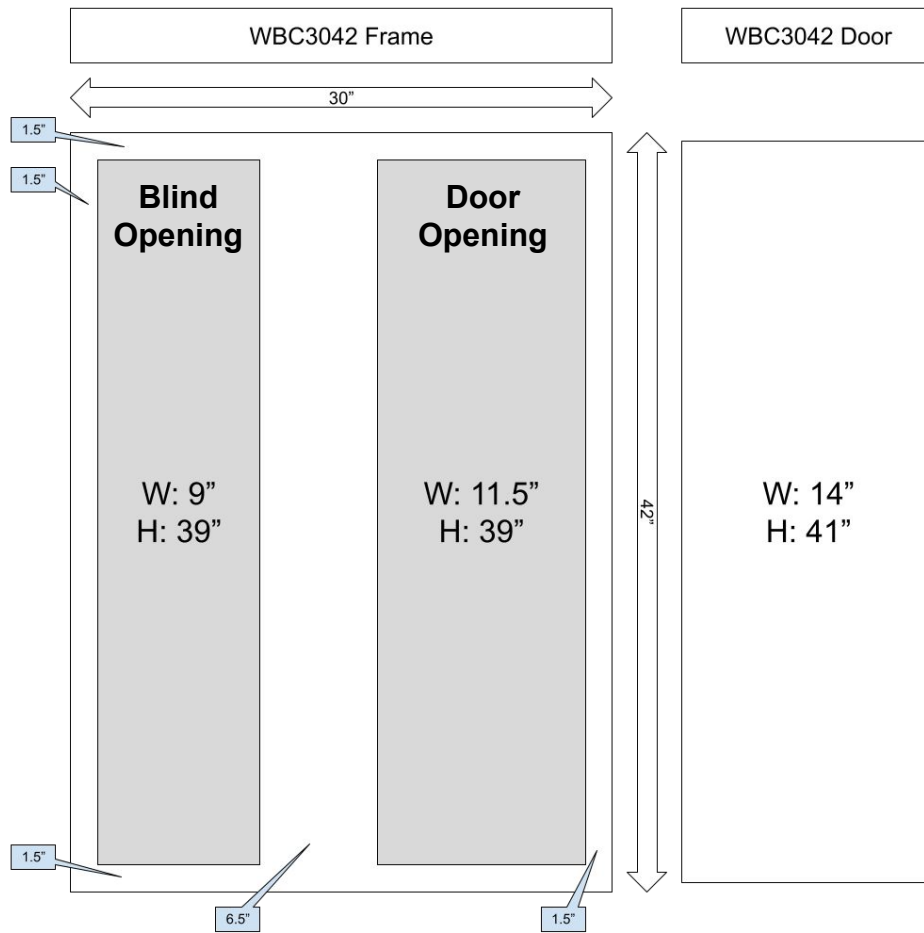

Fig A.

Wall Cabinets- Wall Blind Corner Cabinet

Wall Cabinets- Wall Blind Corner Cabinet

Wall Cabinets- Wall Blind Corner Cabinet

Wall Cabinets- Wall Angle End Cabinet

SKU	W	H	D
WAE30	12"	30"	12"
WAE36	12"	36"	12"
WAE42	12"	42"	12"