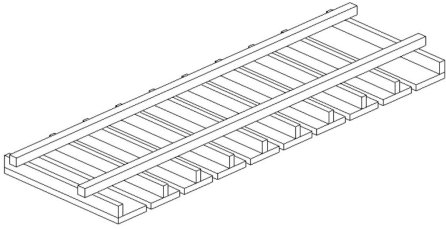

Wall Cabinets- Stem Glass Holder

SKU	W	H	D
SGH30	28.5"	2.75"	10.5"
SGH36	34.5"	2.75"	10.5"