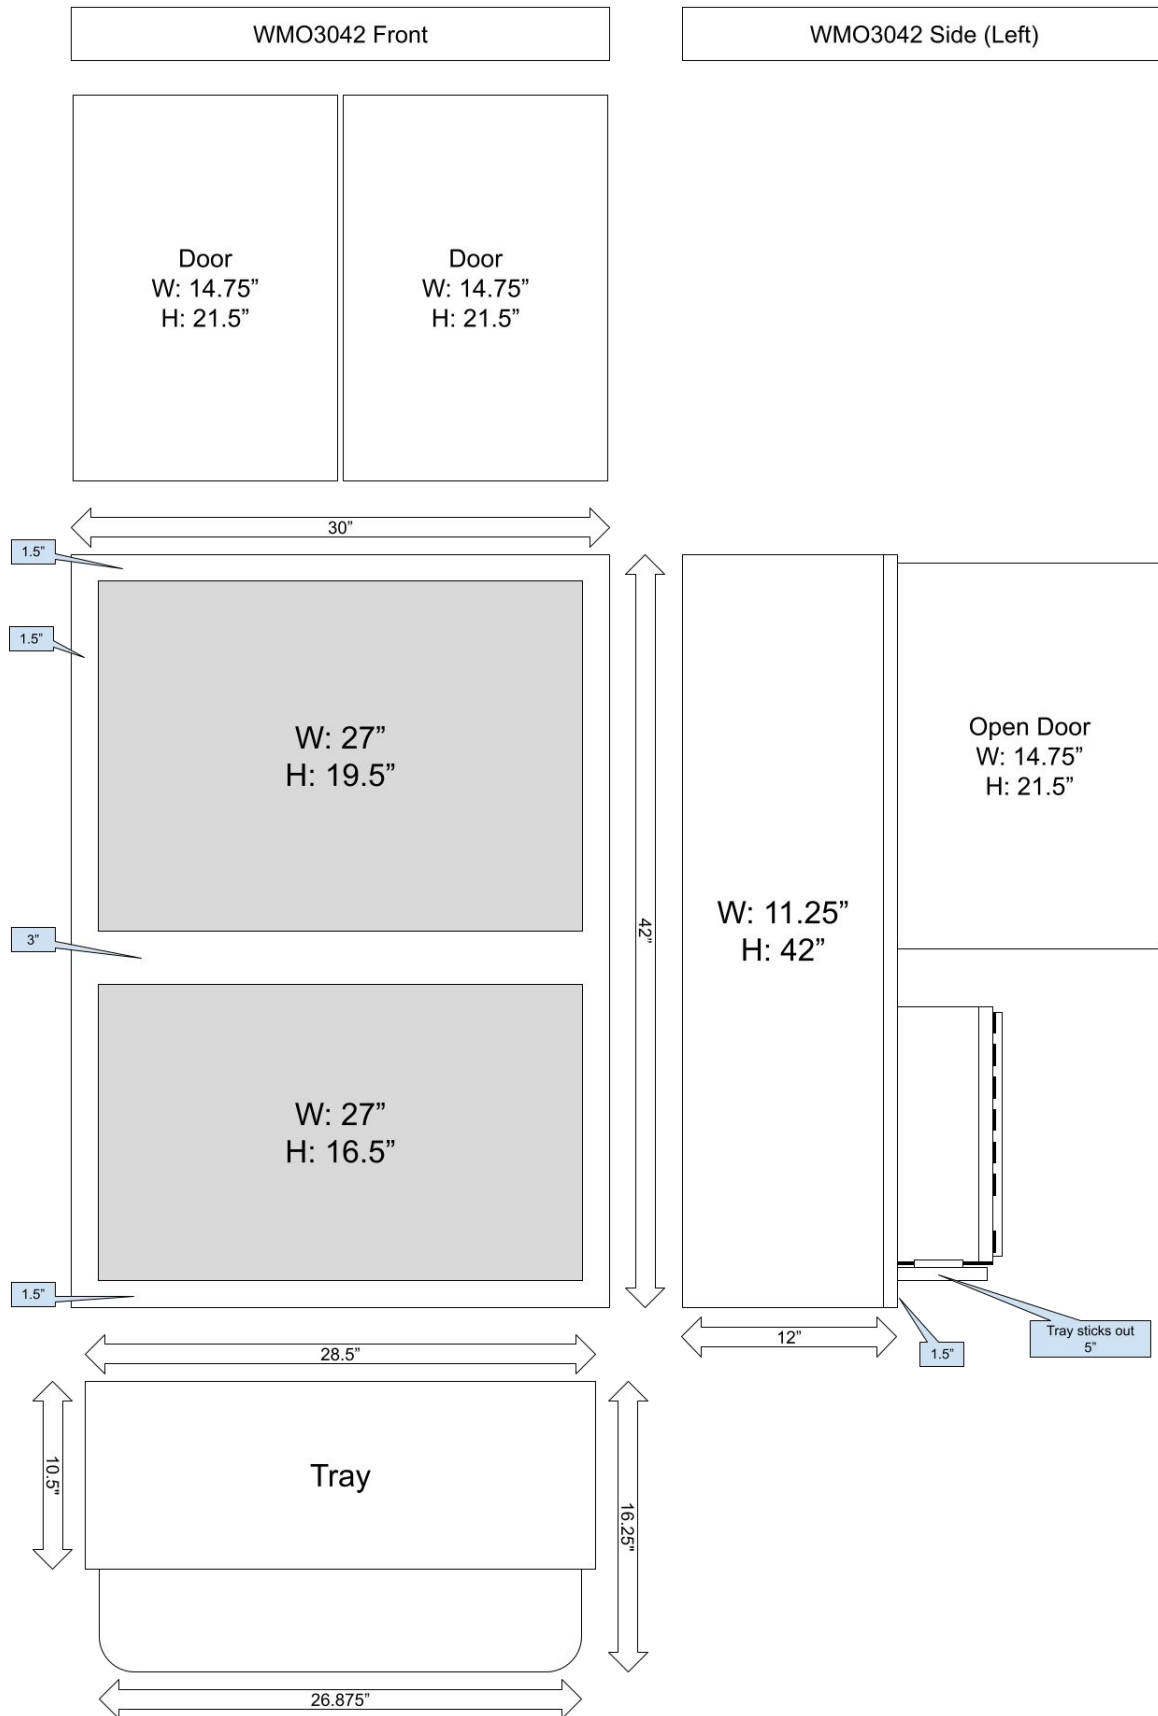

Wall Cabinets- Wall Microwave Oven Cabinet