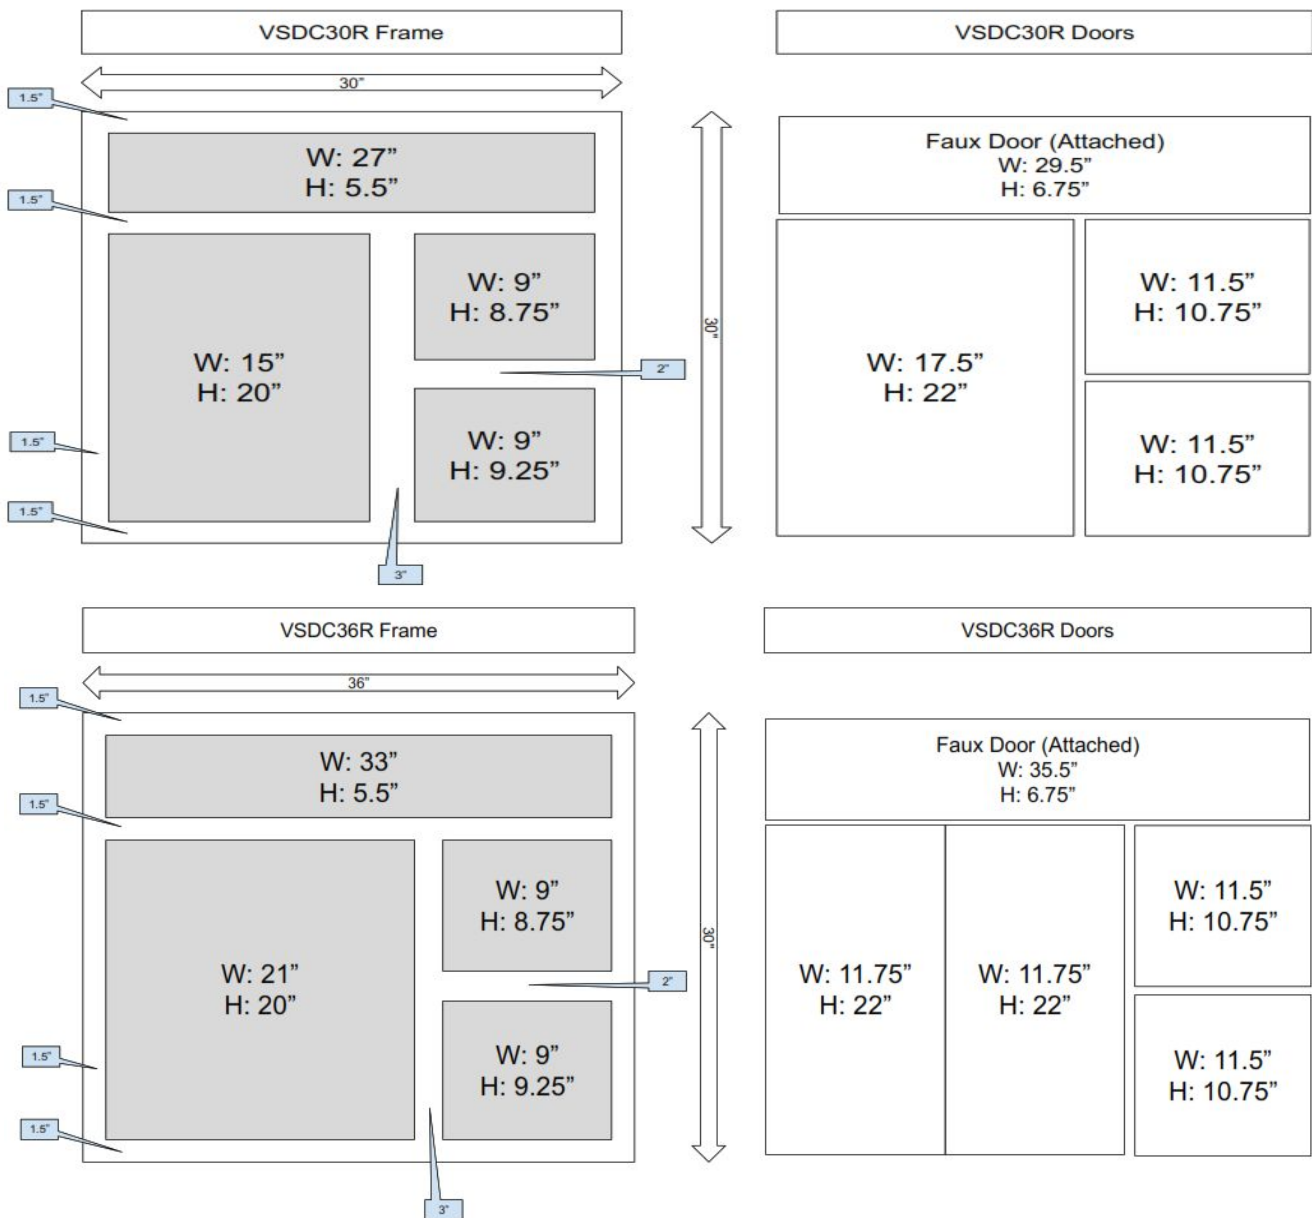

SKU	W	H	D
VSDC30L	30"	34.5"	21"
VSDC30R	30"	34.5"	21"
VSDC36L	36"	34.5"	21"
VSDC36R	36"	34.5"	21"