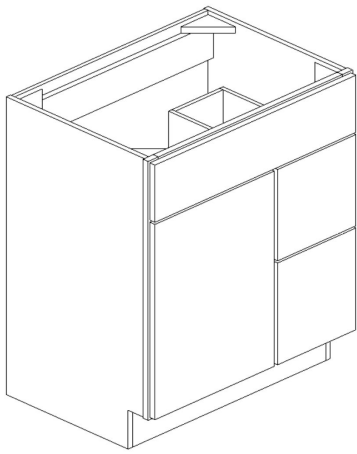

SKU	W	H	D
VSDC30L	30"	34.5"	21"
VSDC30R	30"	34.5"	21"
VSDC36L	36"	34.5"	21"
VSDC36R	36"	34.5"	21"