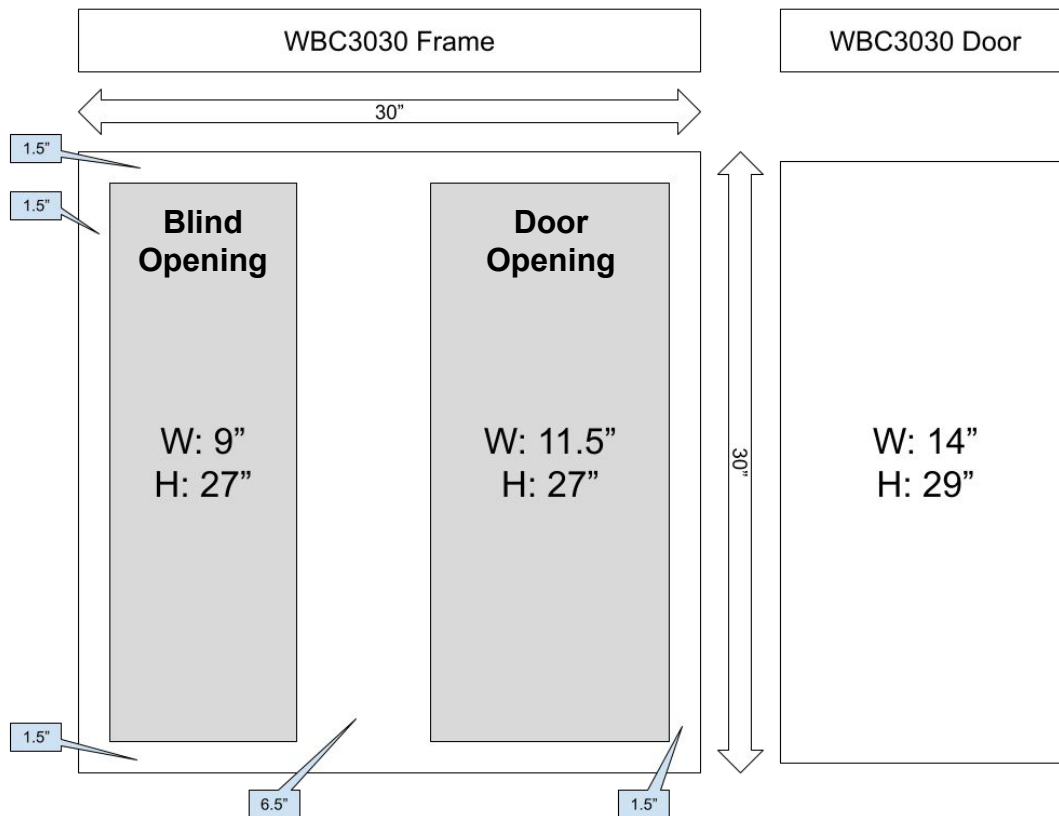

Wall Cabinets- Wall Blind Corner Cabinet