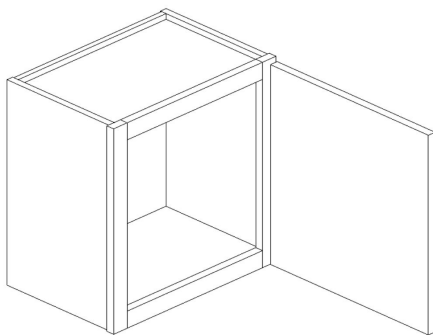

SKU	W	H	D
W1218*	12"	18"	12"
W1518*	15"	18"	12"
W1818	18"	18"	12"
W2118*	21"	18"	12"
W2418*	24"	18"	12"
W2718*	27"	18"	12"
W3018	30"	18"	12"
W3318*	33"	18"	12"
W3618	36"	18"	12"