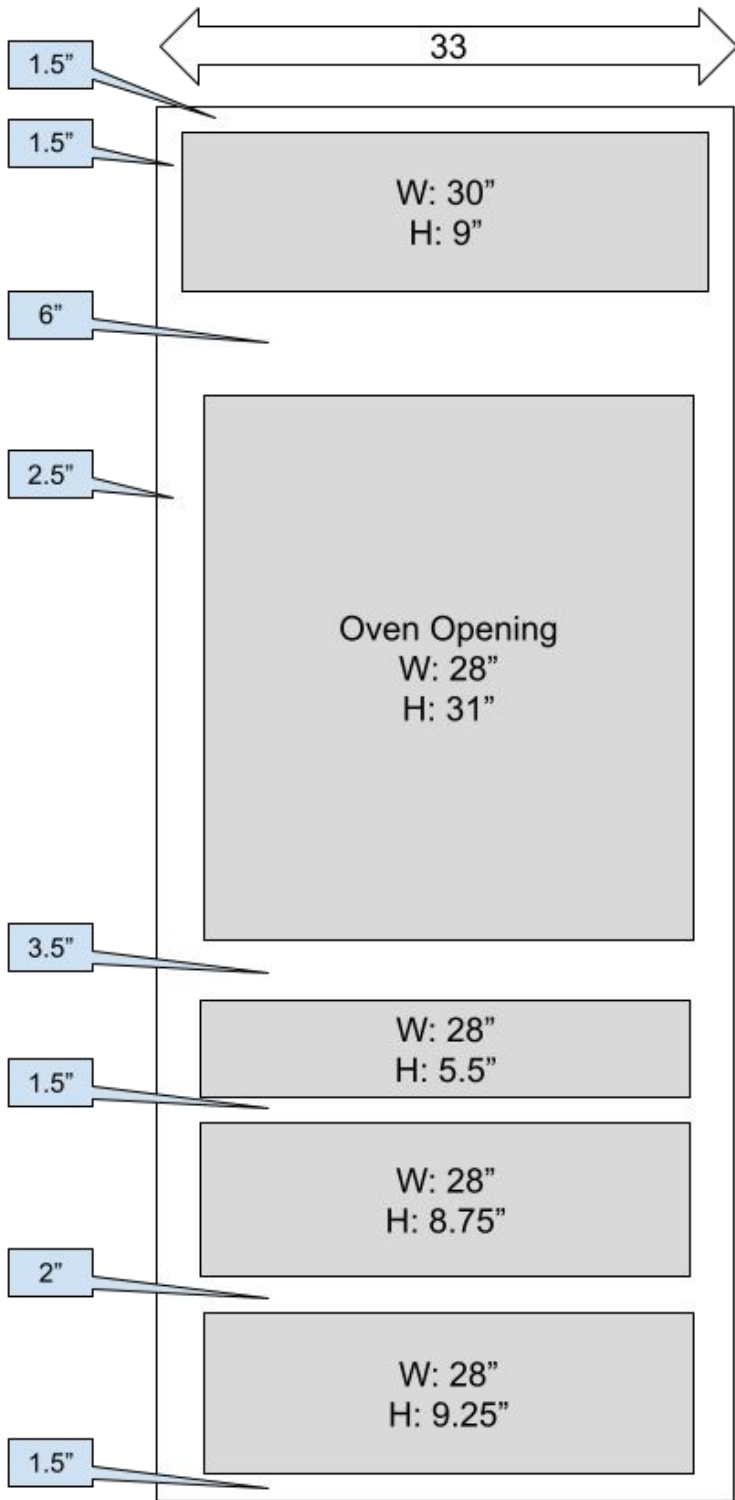

OCS338424-3 Frame