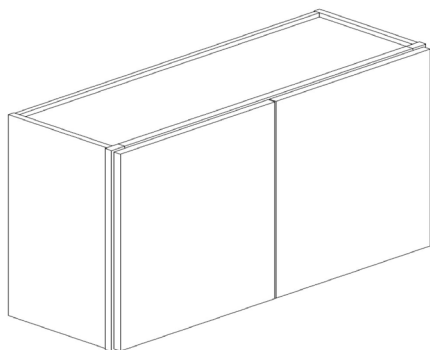

SKU	W	H	D
W1218*	12"	18"	12"
W1518*	15"	18"	12"
W1818	18"	18"	12"
W2118*	21"	18"	12"
W2418*	24"	18"	12"
W2718*	27"	18"	12"
W3018	30"	18"	12"
W3318*	33"	18"	12"
W3618	36"	18"	12"