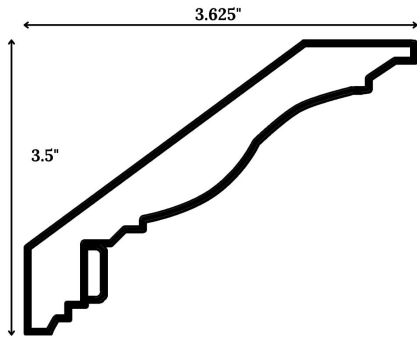

Accessories- Dentil Crown Molding