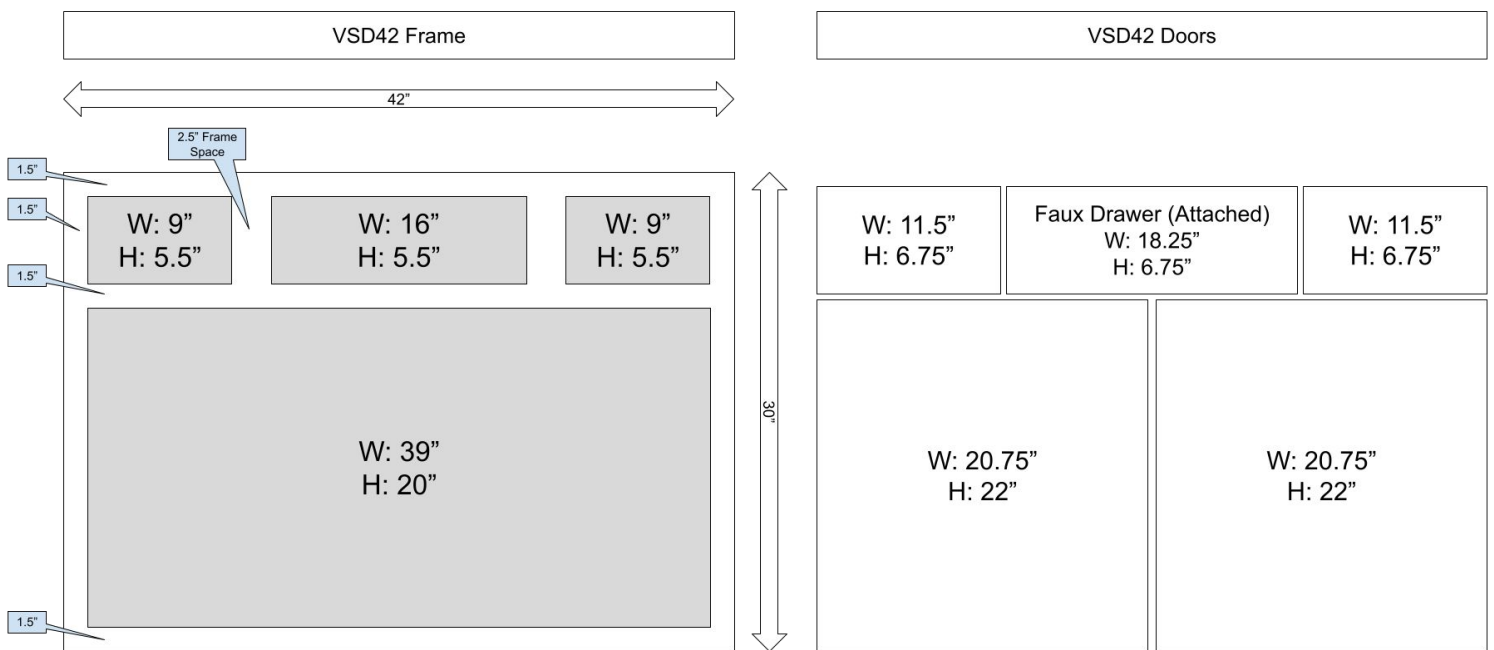

Vanity Cabinets- 42" Console Vanity

SKU	W	H	D
VSD42	42"	34.5"	21"