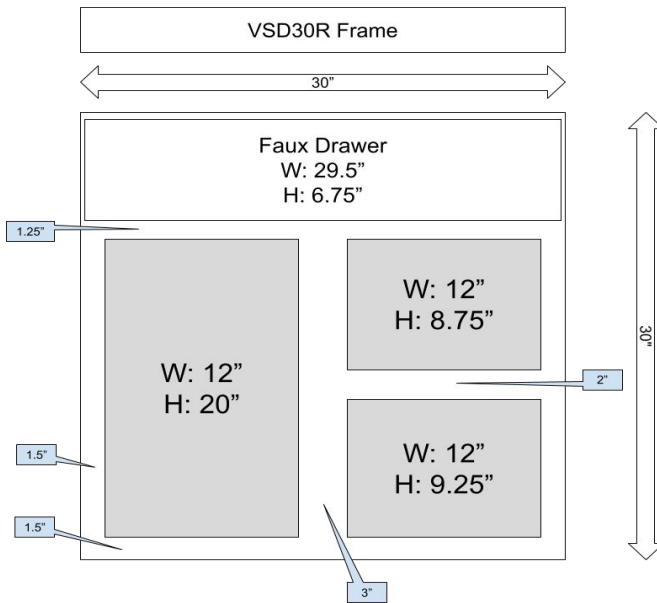

Vanity Cabinets- 30" & 36" Combo Sink Base With 2 Drawers

SKU	W	H	D
VSD30L	30"	34.5"	21"
VSD30R	30"	34.5"	21"
VSD36L	36"	34.5"	21"
VSD36R	36"	34.5"	21"