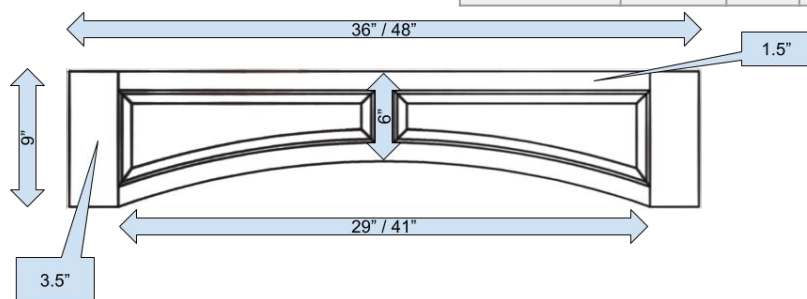

Accessories- Arch Panel Valance

SKU	W	H	D
AVAL36	36"	9"	.75"
AVAL48	48"	9"	.75"