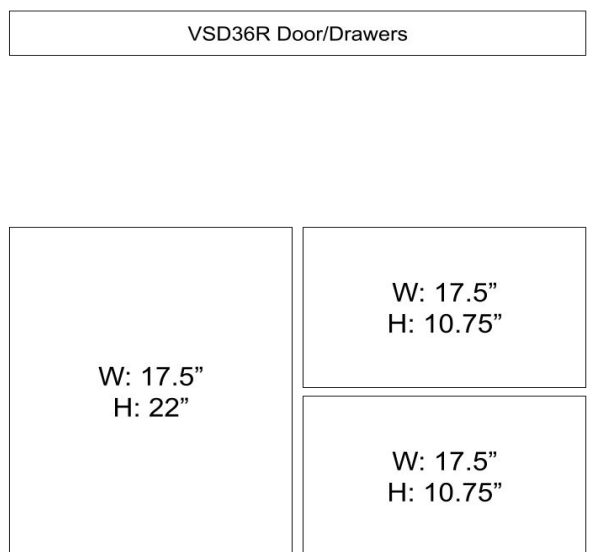

Vanity Cabinets- 30" & 36" Combo Sink Base With 2 Drawers

SKU	W	H	D
VSD30L	30"	34.5"	21"
VSD30R	30"	34.5"	21"
VSD36L	36"	34.5"	21"
VSD36R	36"	34.5"	21"