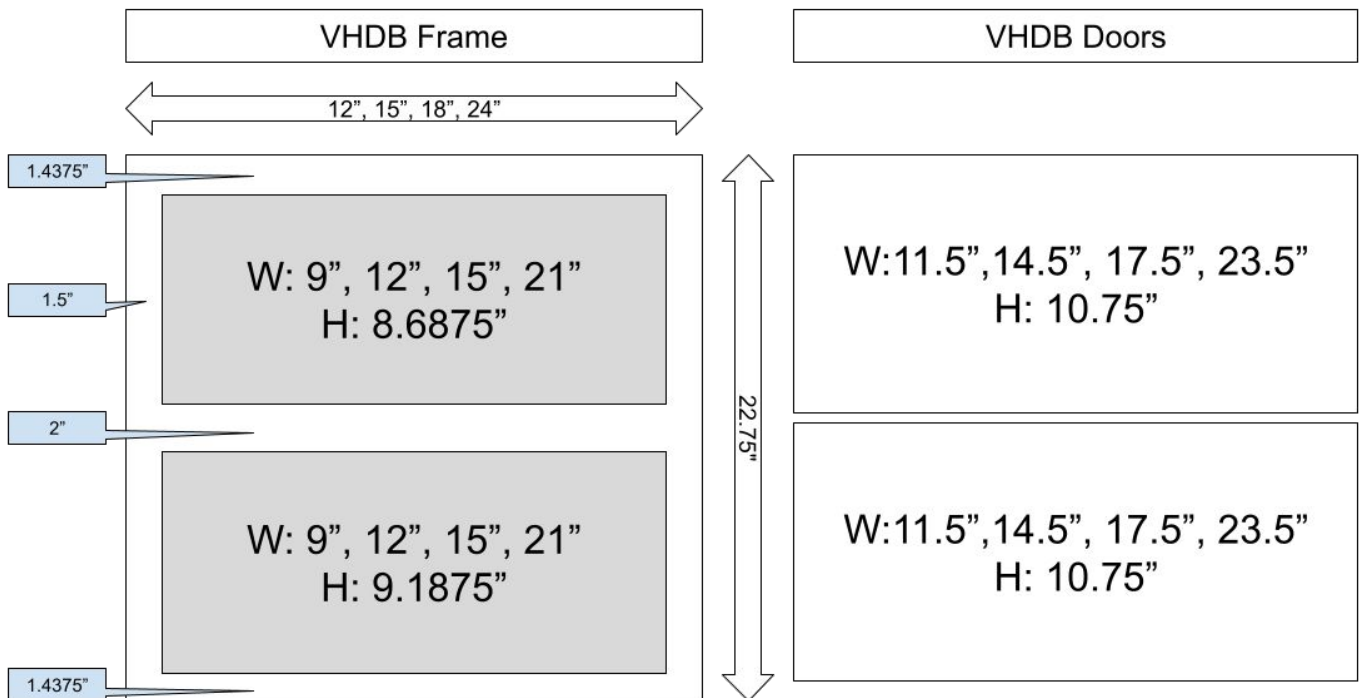

Vanity Cabinets- Hanging Sink Base

SKU	W	H	D
VHSB24	24"	22.75"	21"
VHSB30	30"	22.75"	21"
VHSB36	36"	22.75"	21"

Vanity Cabinets- Hanging 2 Drawer Bank

SKU	W	H	D
VHDB12	12"	22.75"	21"
VHDB15	15"	22.75"	21"
VHDB18	18"	22.75"	21"
VHDB24	24"	22.75"	21"