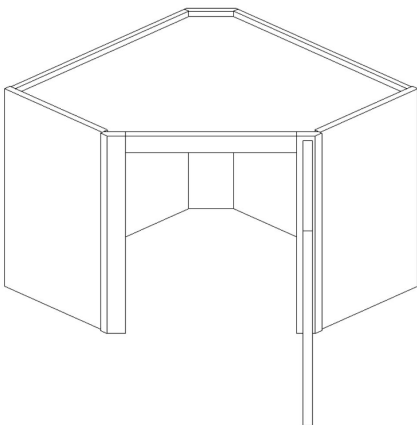

Wall Cabinets- 18" High Wall Diagonal Corner Appliance Garage

SKU	W	H	D
WDC2418G	24"	18"	12"