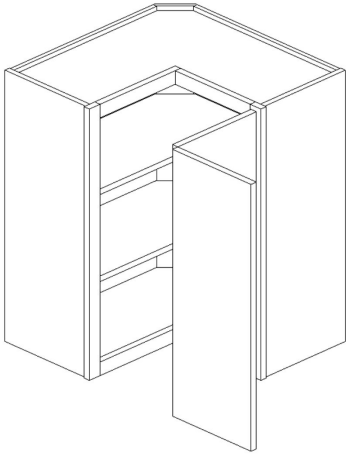

Wall Cabinets- Wall Square Corner Cabinet

SKU	W	H	D
WSC2430	24"	30"	12"
WSC2436	24"	36"	12"
WSC2442	24"	42"	12"