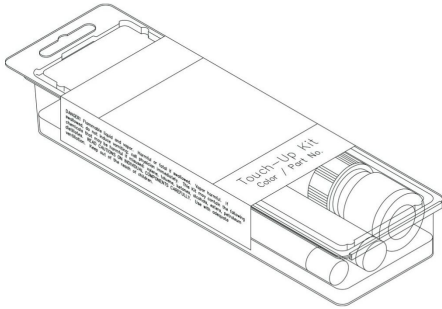

Accessories- Touch Up Kit

SKU	W	H	D
TOUCH UP KIT	n/a	n/a	n/a