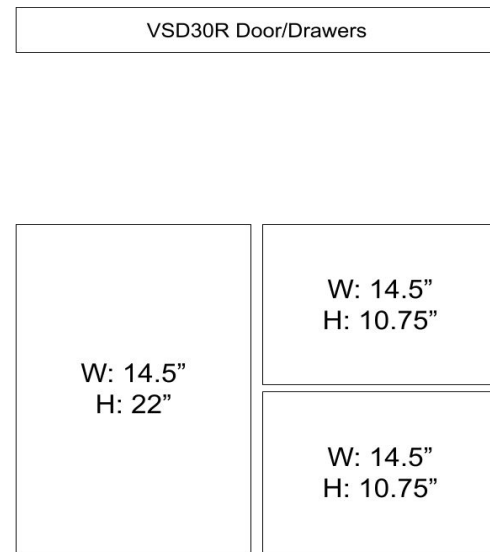

SKU	W	H	D
VS24	24"	34.5"	21"
VS30	30"	34.5"	21"
VS36	36"	34.5"	21"

Vanity Cabinets- 30" & 36" Combo Sink Base With 2 Drawers

SKU	W	H	D
VSD30L	30"	34.5"	21"
VSD30R	30"	34.5"	21"
VSD36L	36"	34.5"	21"
VSD36R	36"	34.5"	21"