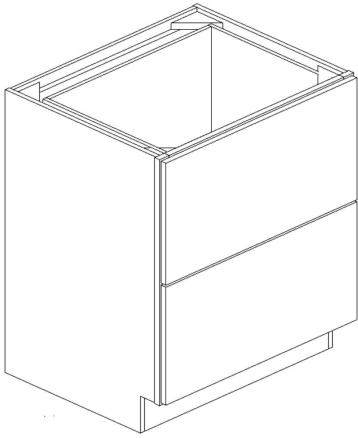

Base Cabinets- 2 Drawer Base

SKU	W	H	D
2DB30	30"	34.5"	24"
2DB36	36"	34.5"	24"