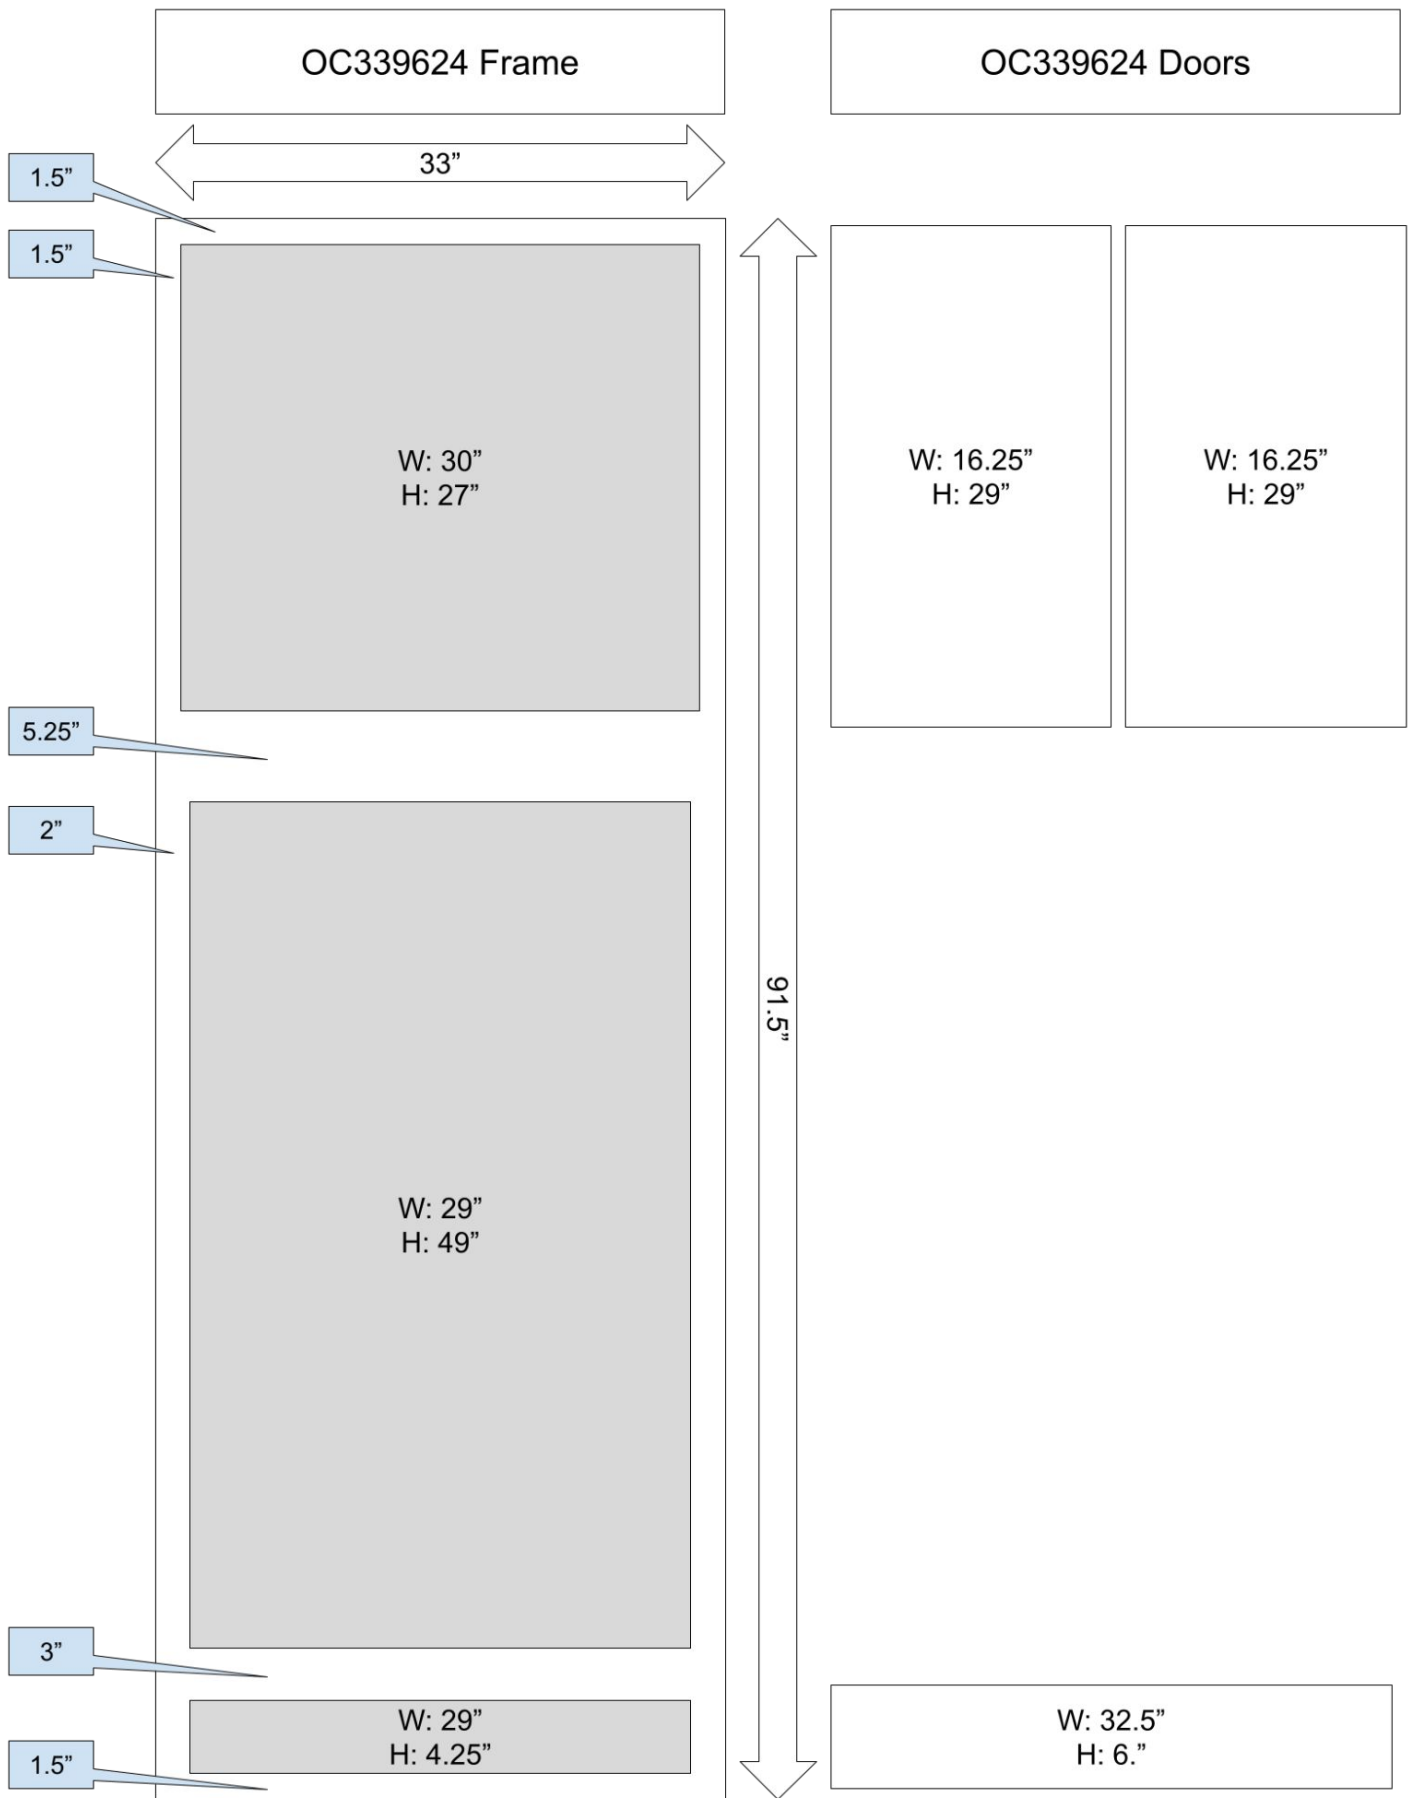

SKU	W	H	D
TP248424	24"	84"	24"
TP249024	24"	90"	24"
TP249624	24"	96"	24"
TP308424	30"	84"	24"
TP309024	30"	90"	24"
TP309624	30"	96"	24"

Tall Cabinets- Double Oven Cabinet

SKU	W	H	D
OC338424	33"	84"	24"
OC339024	33"	90"	24"
OC339624	33"	96"	24"