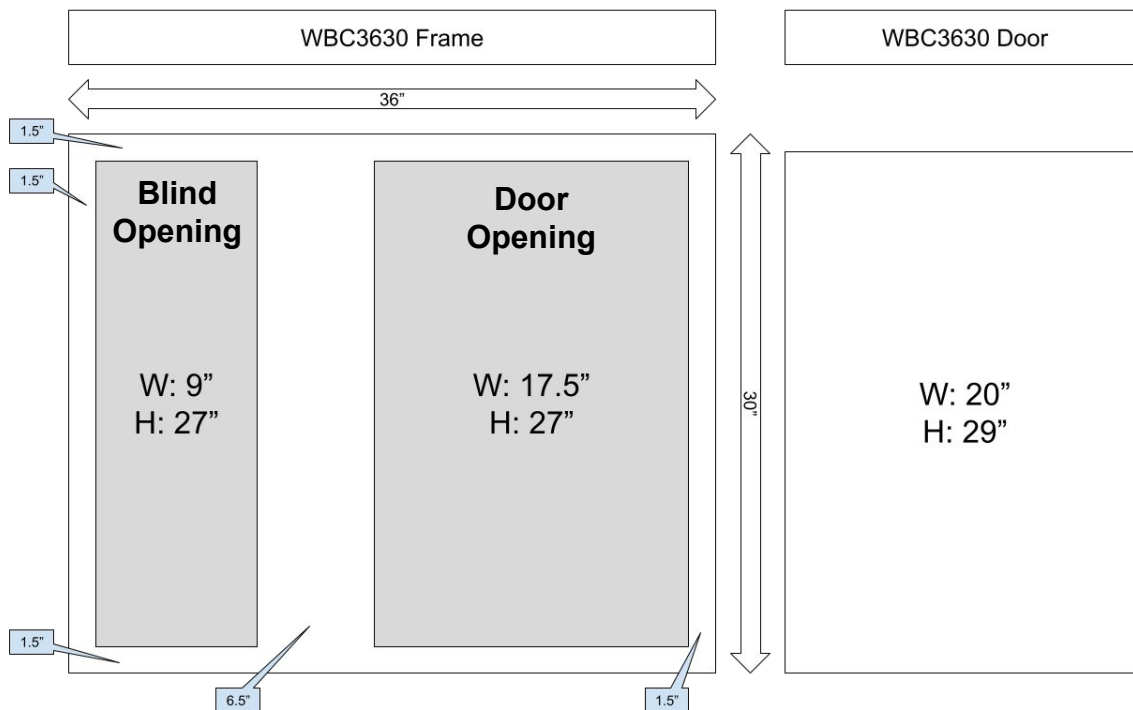

Wall Cabinets- Wall Blind Corner Cabinet