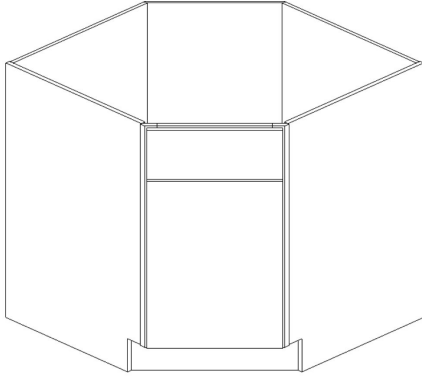

SKU	W	H	D
SB39	39"	34.5"	24"
SB42	42"	34.5"	24"

Base Cabinets- Farm Sink Base

SKU	W	H	D
FS36	36"	34.5"	24"
FS39	39"	34.5"	24"

Base Cabinets- Diagonal Sink Base With False Drawer

SKU	W	H	D
DSB36	36"	34.5"	24"

Base Cabinets- Square Corner Base With 2 Lazy Susans

SKU	W	H	D
LSB33	33"	34.5"	24"
LSB36	36"	34.5"	24"

Base Cabinets- Square Corner Base With Shelf

SKU	W	H	D
BER36	36"	34.5"	24"

Base Cabinets- Pull Out Spice Rack Cabinet