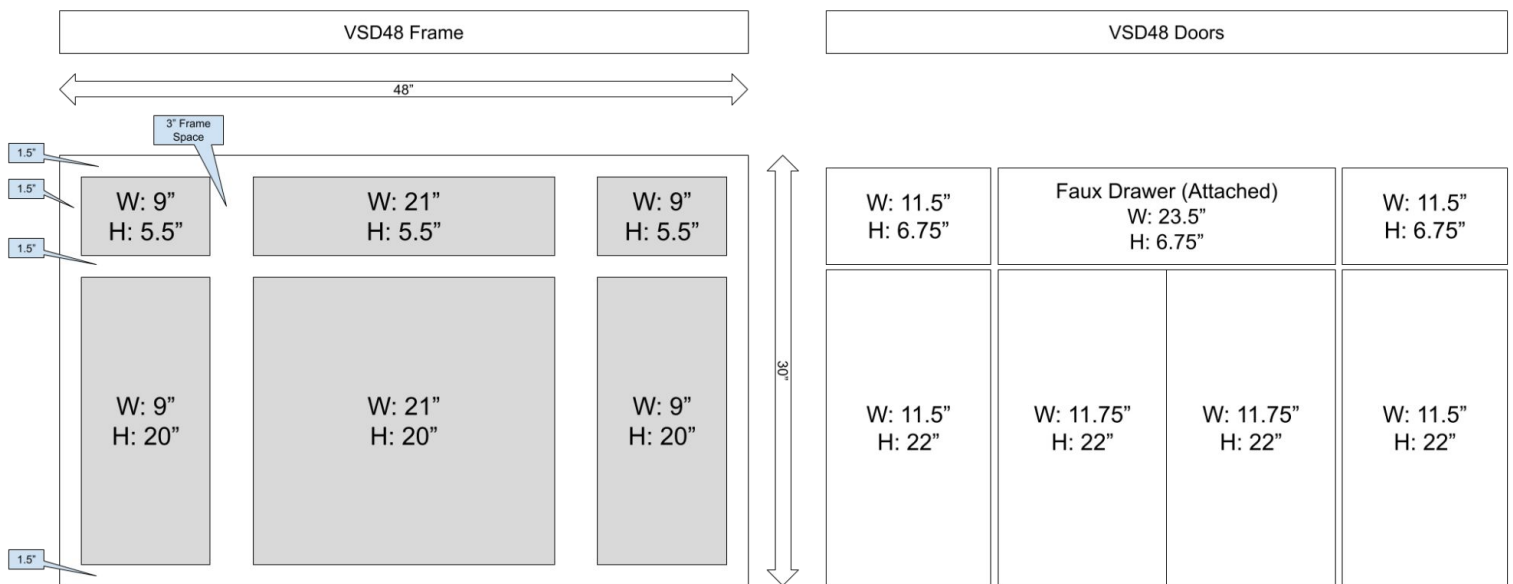

SKU	W	H	D
VSDC30L	30"	34.5"	21"
VSDC30R	30"	34.5"	21"
VSDC36L	36"	34.5"	21"
VSDC36R	36"	34.5"	21"

Vanity Cabinets- 42" Console Vanity

SKU	W	H	D
VSD42	42"	34.5"	21"

Vanity Cabinets- 48" Console Vanity

SKU	W	H	D
VSD48	48"	34.5"	21"