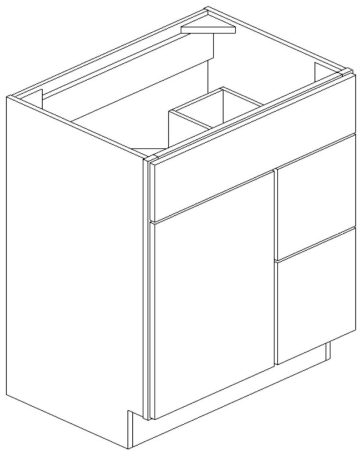

Vanity Cabinets- 30" & 36" Combo Sink Base With 2 Drawers

SKU	W	H	D
VSD30L	30"	34.5"	21"
VSD30R	30"	34.5"	21"
VSD36L	36"	34.5"	21"
VSD36R	36"	34.5"	21"