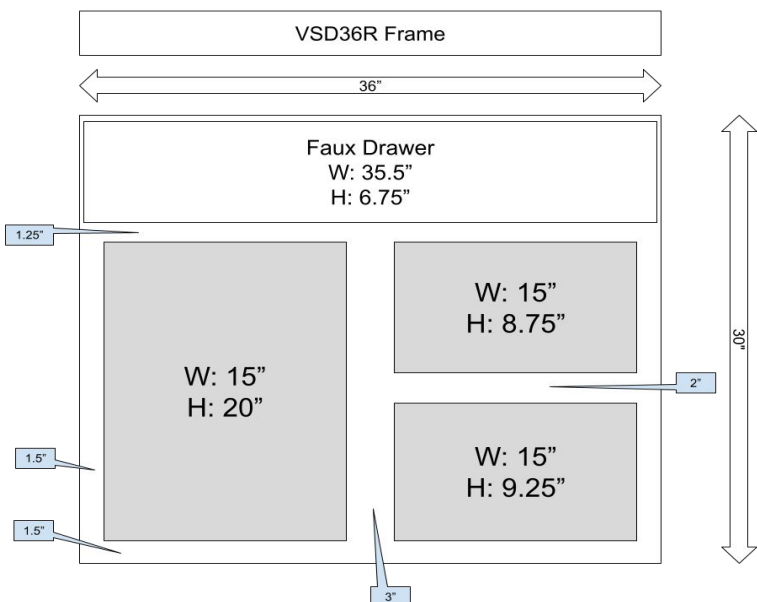

Vanity Cabinets- 30" & 36" Combo Sink Base With 2 Drawers

SKU	W	H	D
VSD30L	30"	34.5"	21"
VSD30R	30"	34.5"	21"
VSD36L	36"	34.5"	21"
VSD36R	36"	34.5"	21"