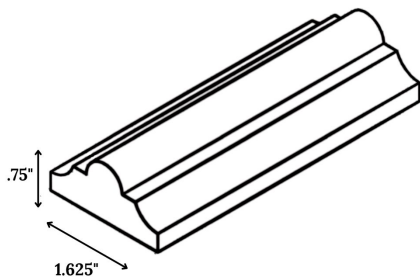

Accessories- Light Rail B

SKU	W	H	D
LVP	1.5"	1"	96"

Accessories- Light Rail C

SKU	W	H	D
LVB	2.25"	1.5"	96"

Accessories- Chair Rail Molding

SKU	W	H	D
CR	.75"	1.125"	96"

Accessories- Furniture Molding

SKU	W	H	D
FSM	.75"	1.625"	96"