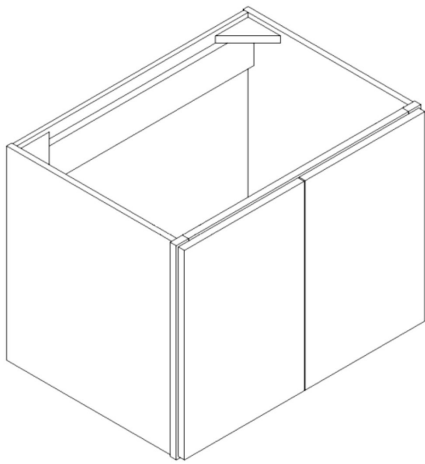

Vanity Cabinets- Hanging Sink Base

SKU	W	H	D
VHSB24	24"	22.75"	21"
VHSB30	30"	22.75"	21"
VHSB36	36"	22.75"	21"