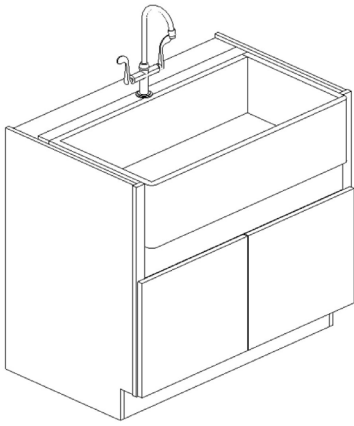

SKU	W	H	D
2DB30	30"	34.5"	24"
2DB36	36"	34.5"	24"

Base Cabinets- Sink Base With 1 False Drawer

SKU	W	H	D
SB24	24"	34.5"	24"
SB30	30"	34.5"	24"
SB33	33"	34.5"	24"
SB36	36"	34.5"	24"

Base Cabinets- Sink Base With 2 False Drawers

SKU	W	H	D
SB39	39"	34.5"	24"
SB42	42"	34.5"	24"

Base Cabinets- Farm Sink Base

SKU	W	H	D
FS36	36"	34.5"	24"
FS39	39"	34.5"	24"

Base Cabinets- Diagonal Sink Base With False Drawer

SKU	W	H	D
DSB36	36"	34.5"	24"