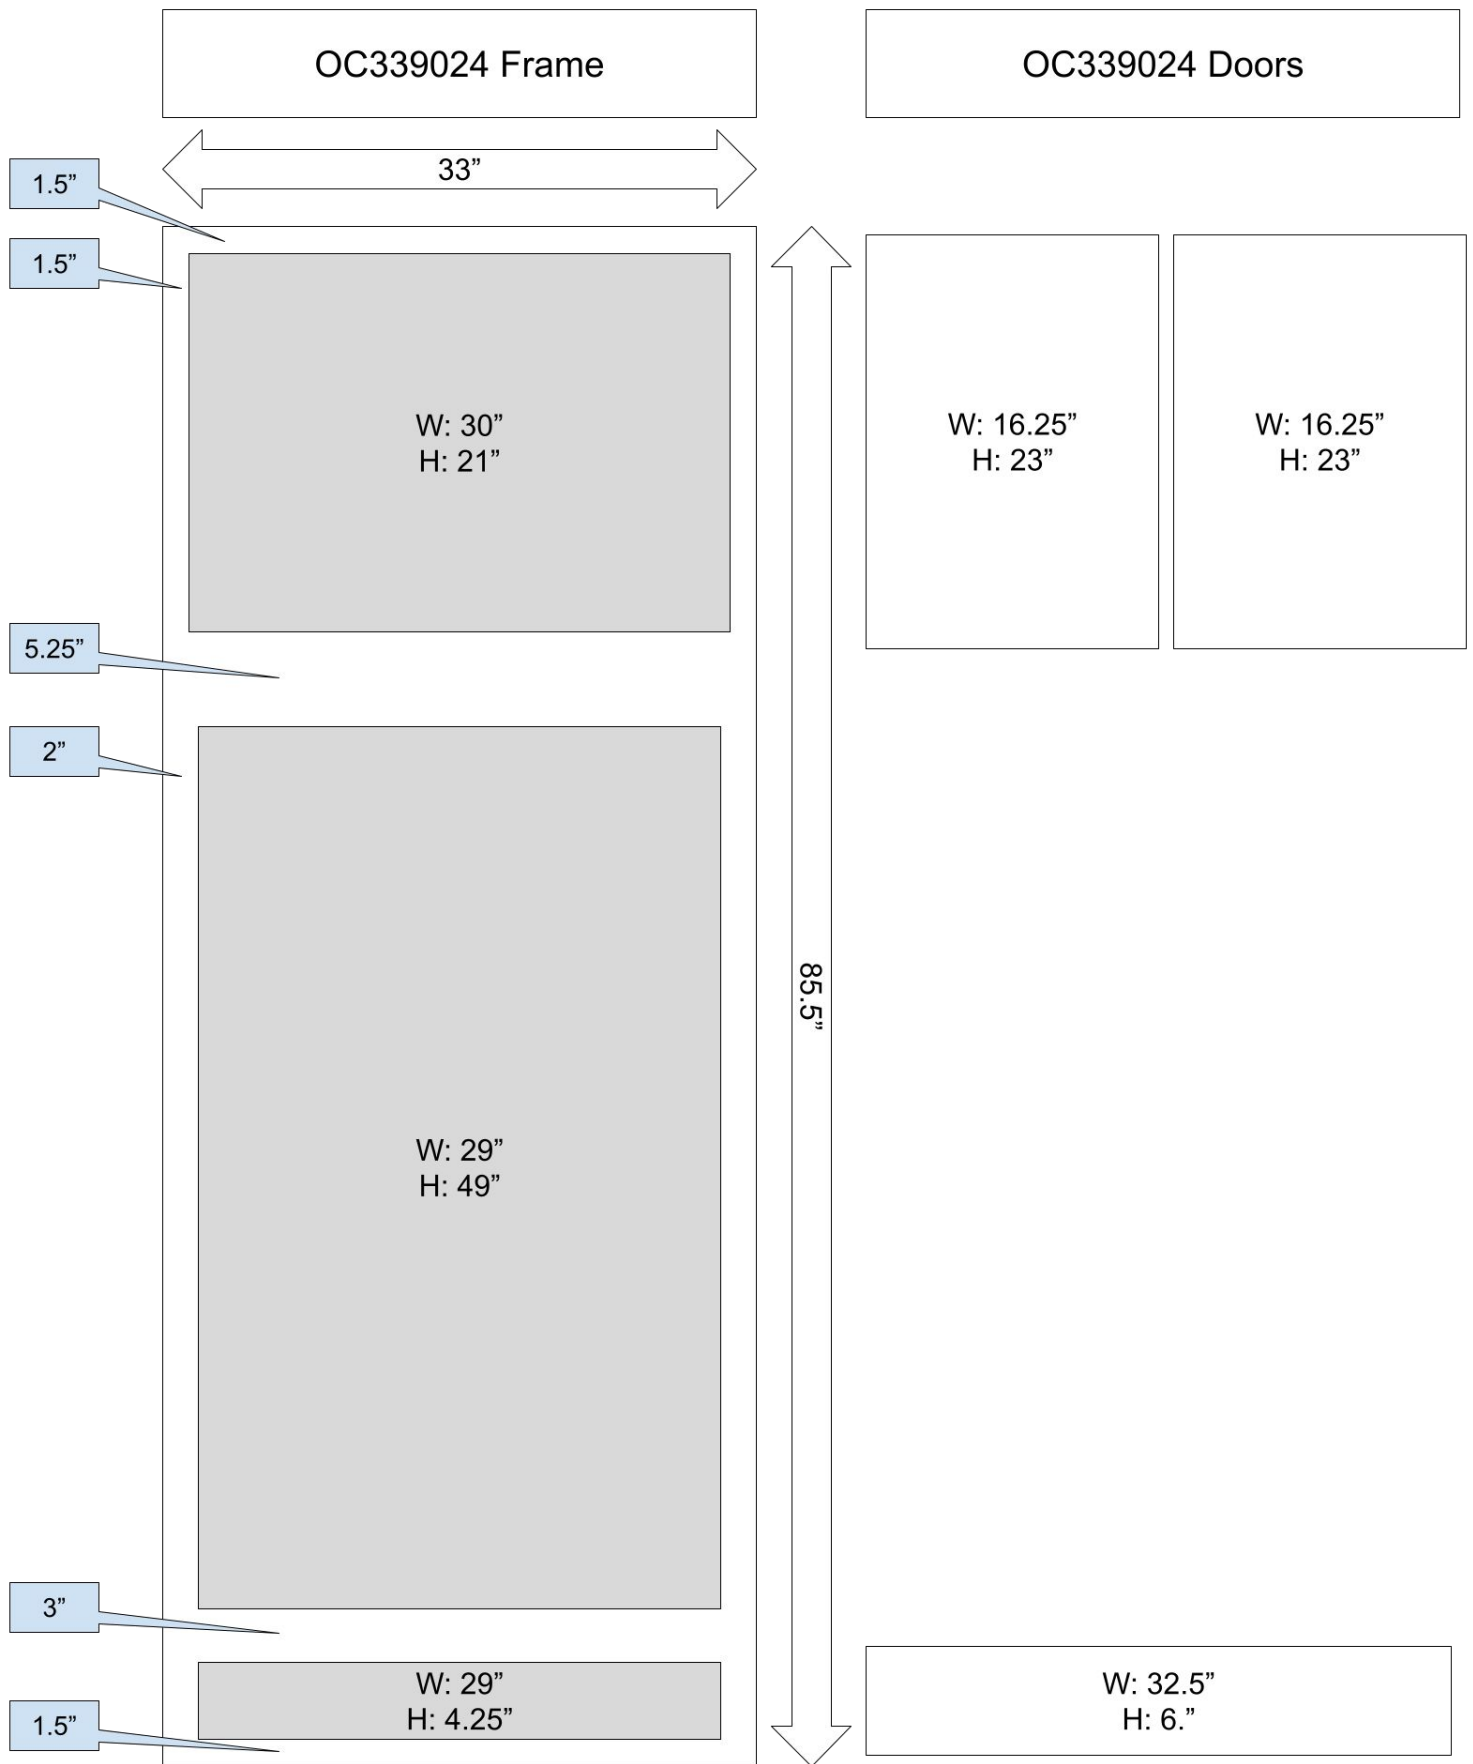

SKU	W	H	D
TP248424	24"	84"	24"
TP249024	24"	90"	24"
TP249624	24"	96"	24"
TP308424	30"	84"	24"
TP309024	30"	90"	24"
TP309624	30"	96"	24"

Tall Cabinets- Double Oven Cabinet

SKU	W	H	D
OC338424	33"	84"	24"
OC339024	33"	90"	24"
OC339624	33"	96"	24"