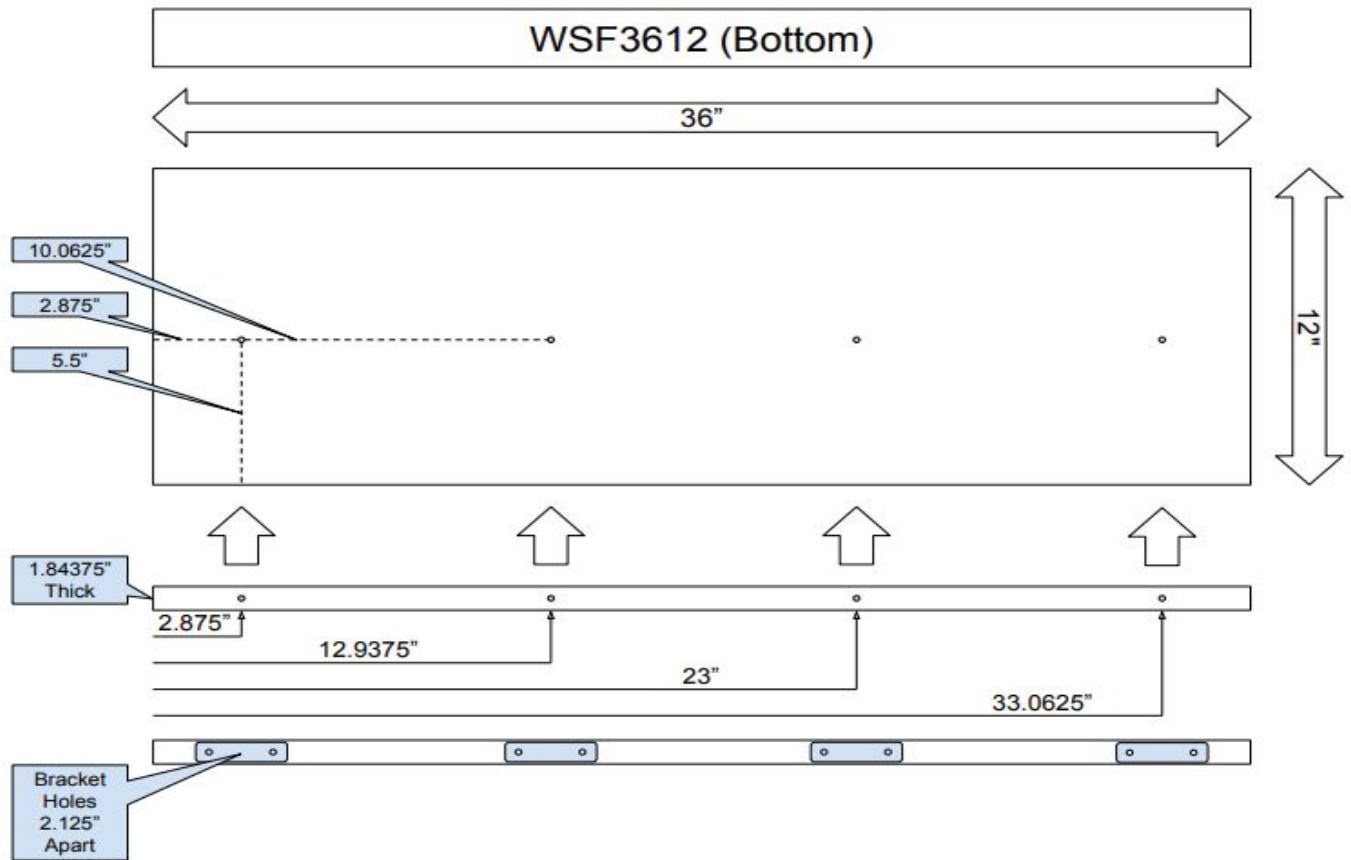

Wall Cabinets- Floating Shelf