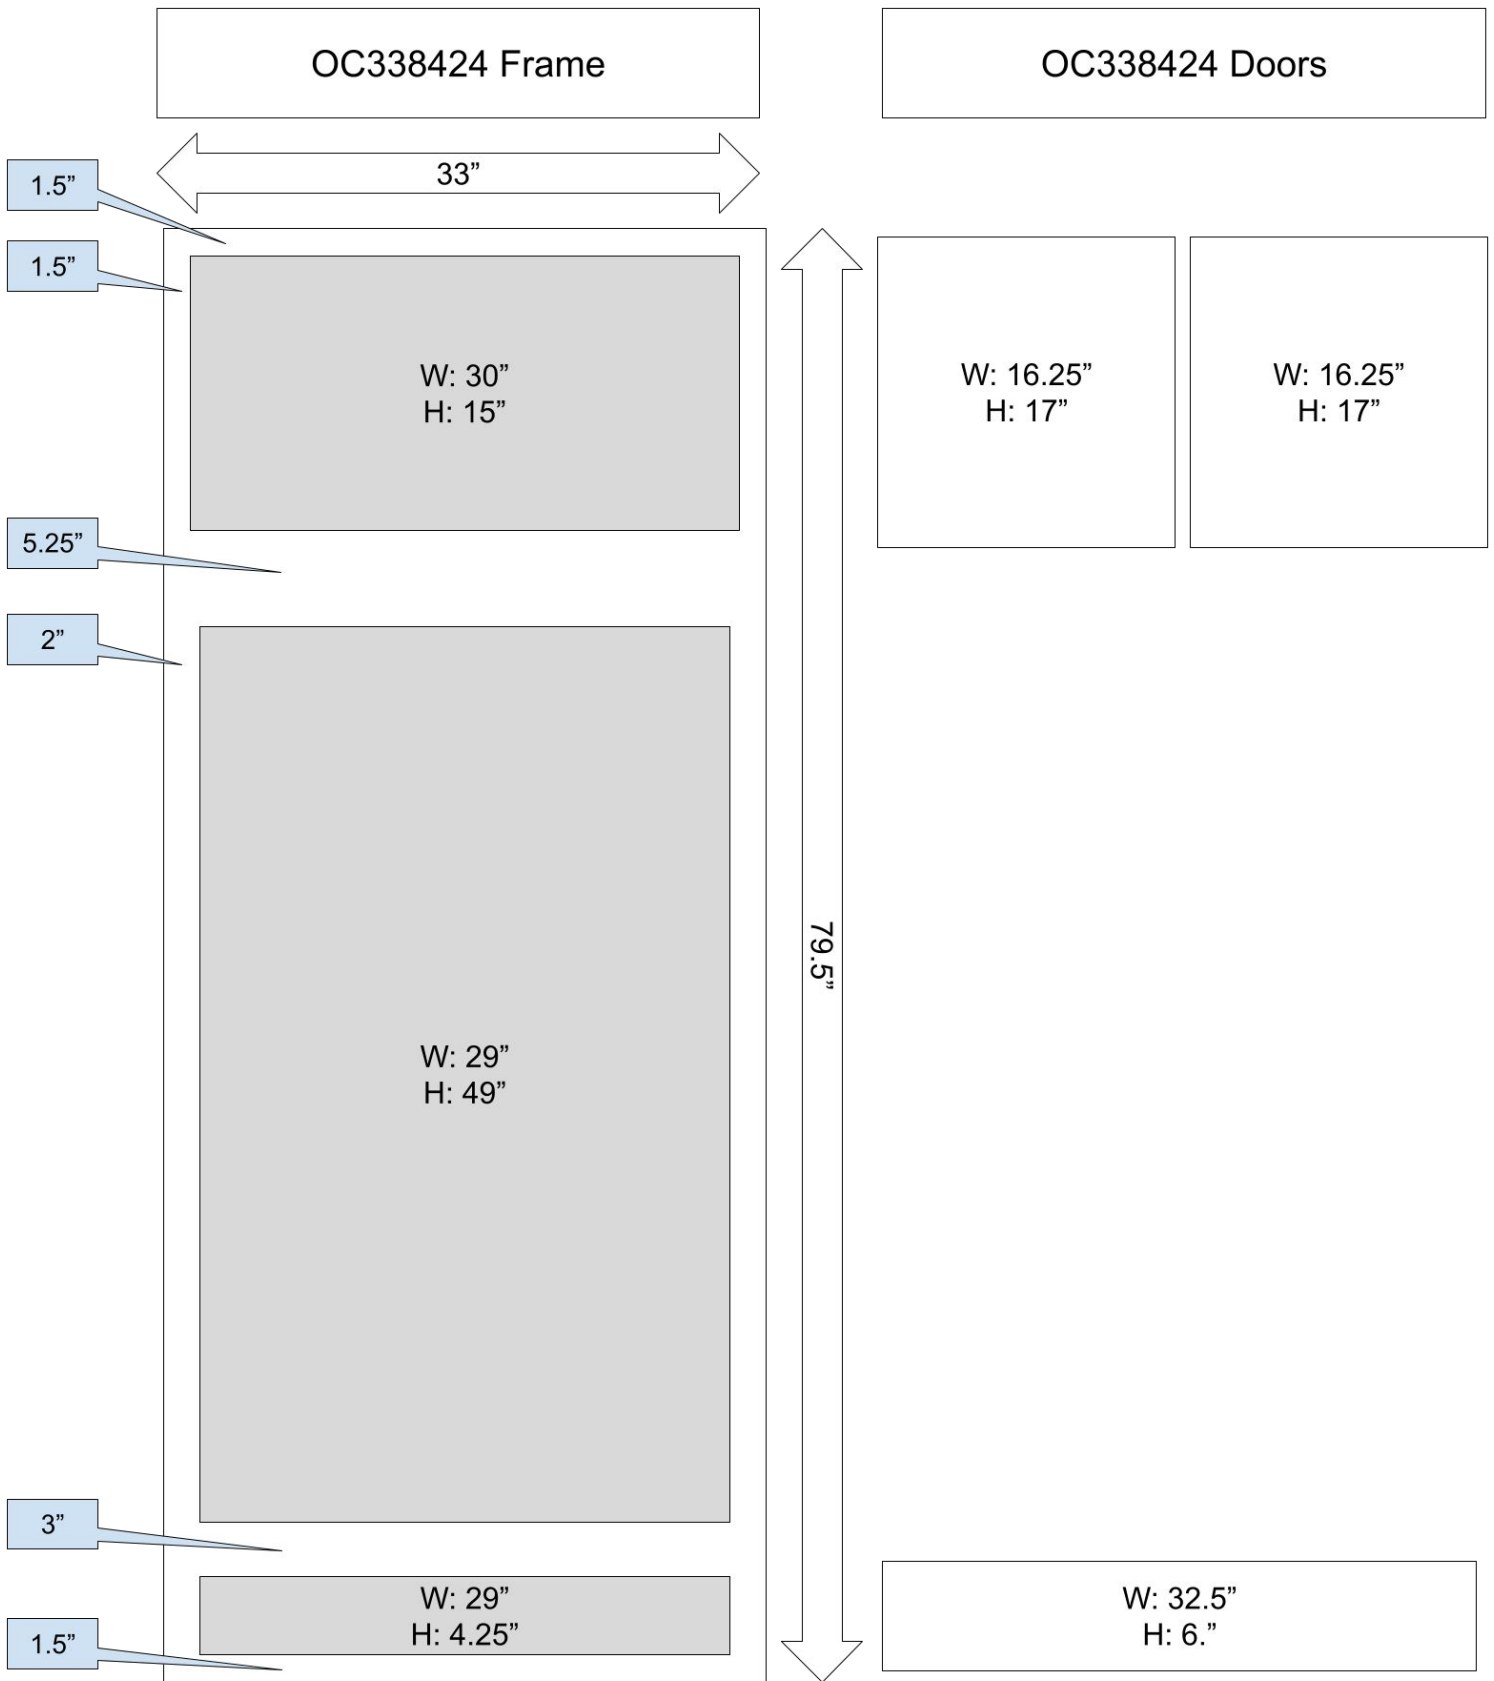

SKU	W	H	D
TP248424	24"	84"	24"
TP249024	24"	90"	24"
TP249624	24"	96"	24"
TP308424	30"	84"	24"
TP309024	30"	90"	24"
TP309624	30"	96"	24"

Tall Cabinets- Double Oven Cabinet

SKU	W	H	D
OC338424	33"	84"	24"
OC339024	33"	90"	24"
OC339624	33"	96"	24"