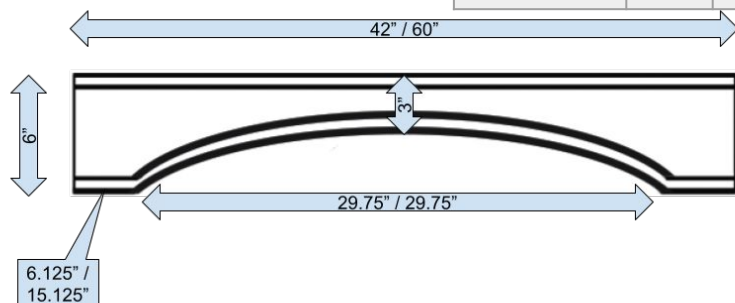

SKU	W	H	D
QR	.75"	.75"	96"

Accessories- Arch Panel Valance

SKU	W	H	D
AVAL36	36"	9"	.75"
AVAL48	48"	9"	.75"

Accessories- Beaded Valance

SKU	W	H	D
GBVAL42	42"	6"	.75"
GBVAL60	60"	6"	.75"

Accessories- Corbel

SKU	W	H	D
CSS	3"	12"	5"