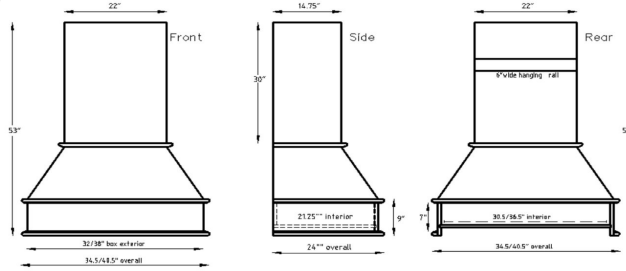

HOODS

Hoods- Chimney Hood

SKU	W	H	D
CH36	34.5"	53"	24"
CH42	40.5"	53"	24"

Hoods- Arched Hood

SKU	W	H	D
RHA4830	48"	30"	21"
RHA4836	48"	36"	21"
RHA5430	54"	30"	21"
RHA5436	54"	36"	21"

Hoods- Spice Rack Pull Out