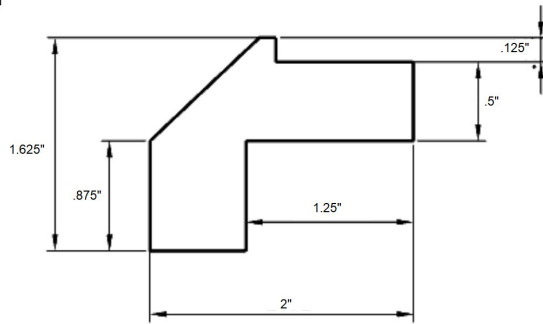

Accessories- Light Rail B

SKU	W	H	D
LVP	1.5"	1"	96"

Accessories- Light Rail C

SKU	W	H	D
LVB	2.25"	1.5"	96"

Accessories- Chair Rail Molding

SKU	W	H	D
CR	.75"	1.125"	96"

Accessories- Furniture Molding

SKU	W	H	D
FSM	.75"	1.625"	96"