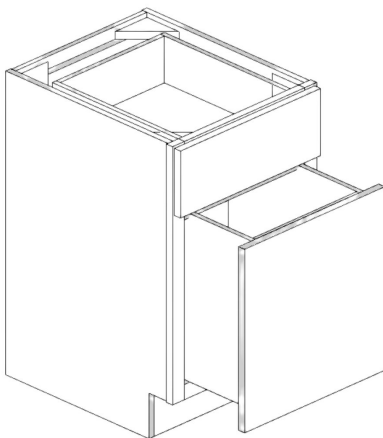

Base Cabinets- Pull Out File Drawer Cabinet

SKU	W	H	D
FDB18	18"	30"	21"