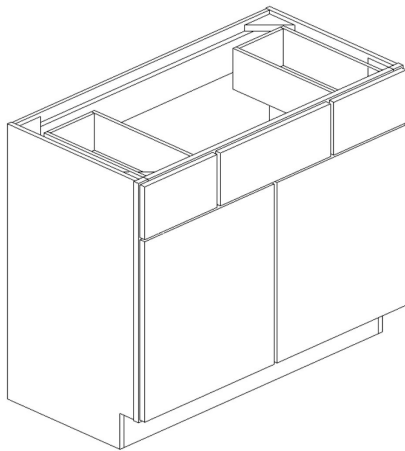

Vanity Cabinets- 42" Console Vanity

SKU	W	H	D
VSD42	42"	34.5"	21"