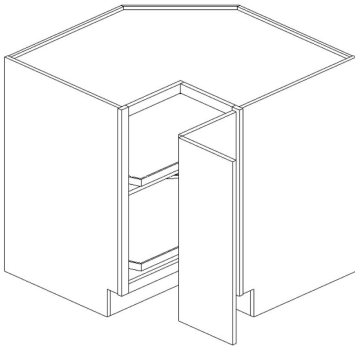

SKU	W	H	D
SB39	39"	34.5"	24"
SB42	42"	34.5"	24"

Base Cabinets- Farm Sink Base

SKU	W	H	D
FS36	36"	34.5"	24"
FS39	39"	34.5"	24"

Base Cabinets- Diagonal Sink Base With False Drawer

SKU	W	H	D
DSB36	36"	34.5"	24"

Base Cabinets- Square Corner Base With 2 Lazy Susans

SKU	W	H	D
LSB33	33"	34.5"	24"
LSB36	36"	34.5"	24"

Base Cabinets- Square Corner Base With Shelf

SKU	W	H	D
BER36	36"	34.5"	24"

Base Cabinets- Pull Out Spice Rack Cabinet