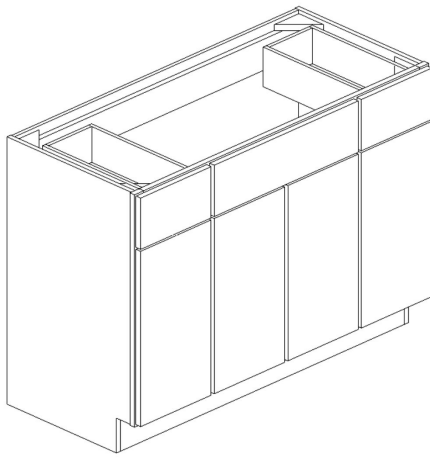

SKU	W	H	D
VSDC30L	30"	34.5"	21"
VSDC30R	30"	34.5"	21"
VSDC36L	36"	34.5"	21"
VSDC36R	36"	34.5"	21"

Vanity Cabinets- 42" Console Vanity

SKU	W	H	D
VSD42	42"	34.5"	21"

Vanity Cabinets- 48" Console Vanity

SKU	W	H	D
VSD48	48"	34.5"	21"