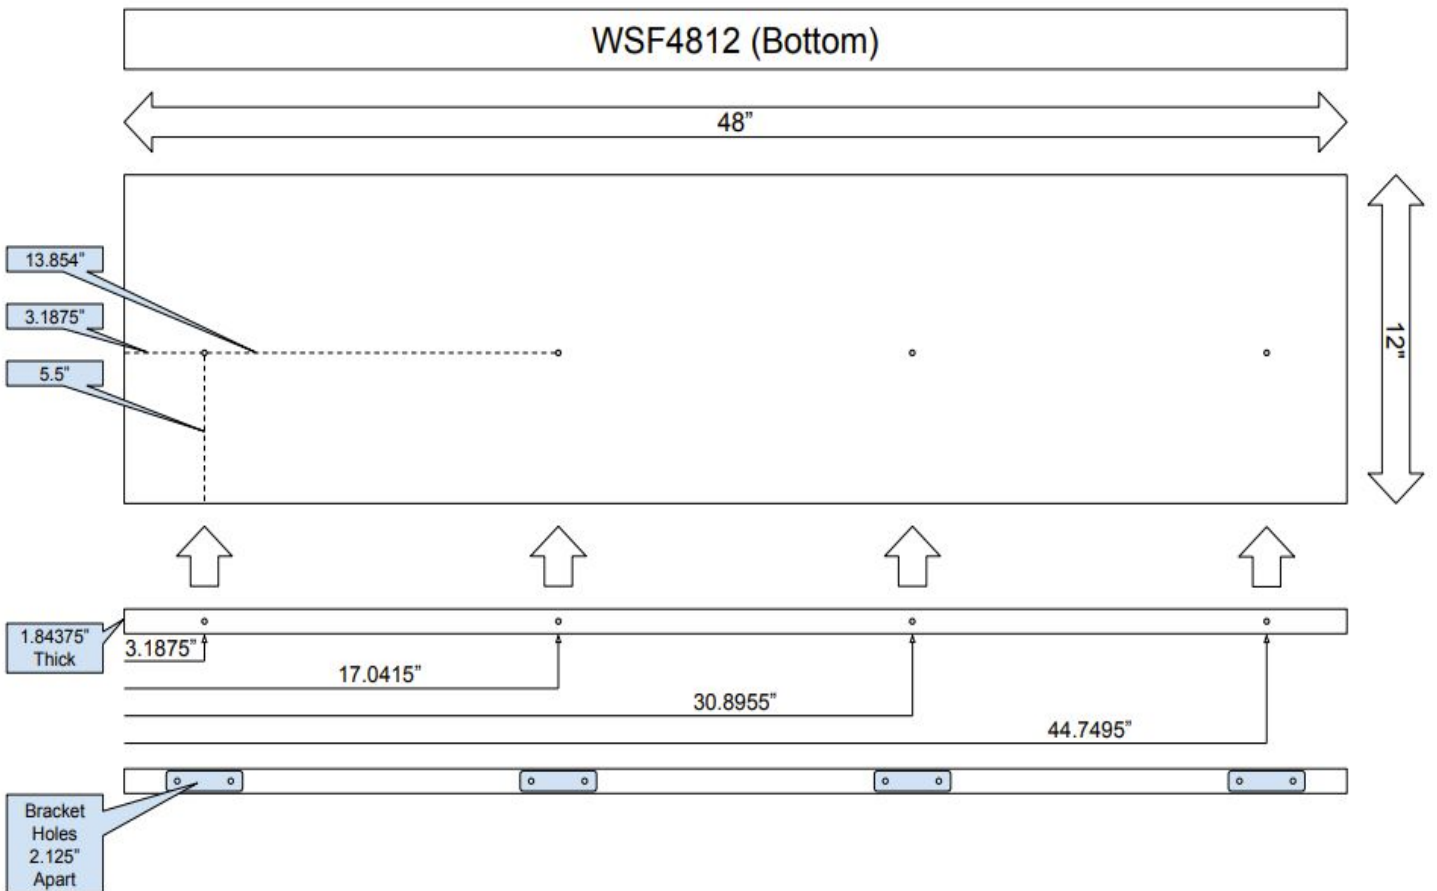

Wall Cabinets- Floating Shelf