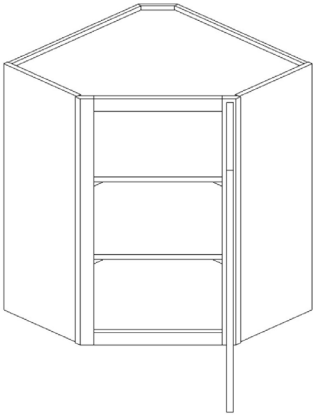

Wall Cabinets- Wall Diagonal Corner Cabinet

SKU	W	H	D
WDC2418	24"	18"	12"
WDC2430	24"	30"	12"
WDC2436	24"	36"	12"
WDC2442	24"	42"	12"
WDC273615	27"	36"	15"
WDC274215	27"	42"	15"