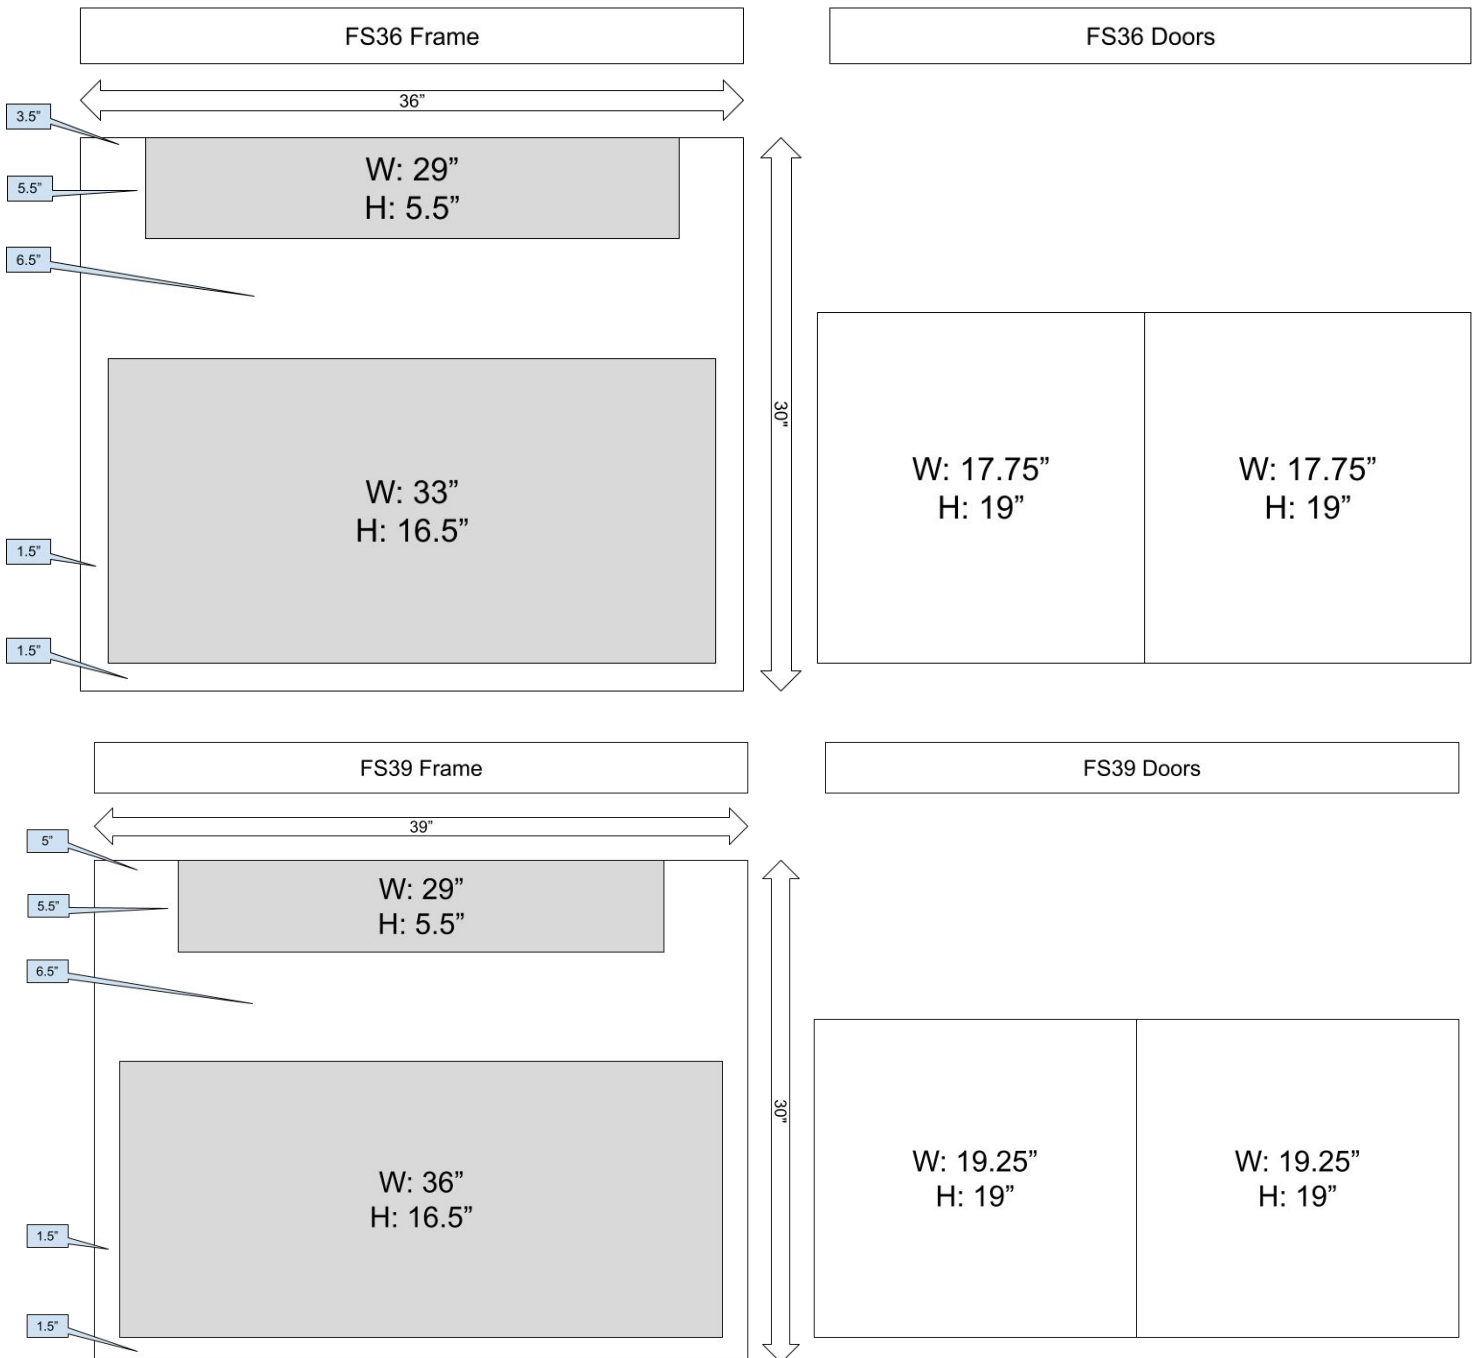

Base Cabinets- Farm Sink Base

SKU	W	H	D
FS36	36"	34.5"	24"
FS39	39"	34.5"	24"