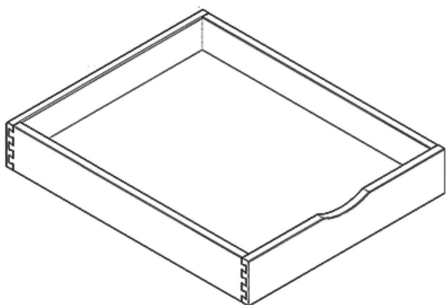

SKU	W	H	D
BOX-ROT15	11"	4.5"	21"
BOX-ROT18	14"	4.5"	21"
BOX-ROT21	17"	4.5"	21"
BOX-ROT24	20"	4.5"	21"
BOX-ROT27*	23"	4.5"	21"
BOX-ROT30	26"	4.5"	21"
BOX-ROT33*	29"	4.5"	21"
BOX-ROT36	32"	4.5"	21"