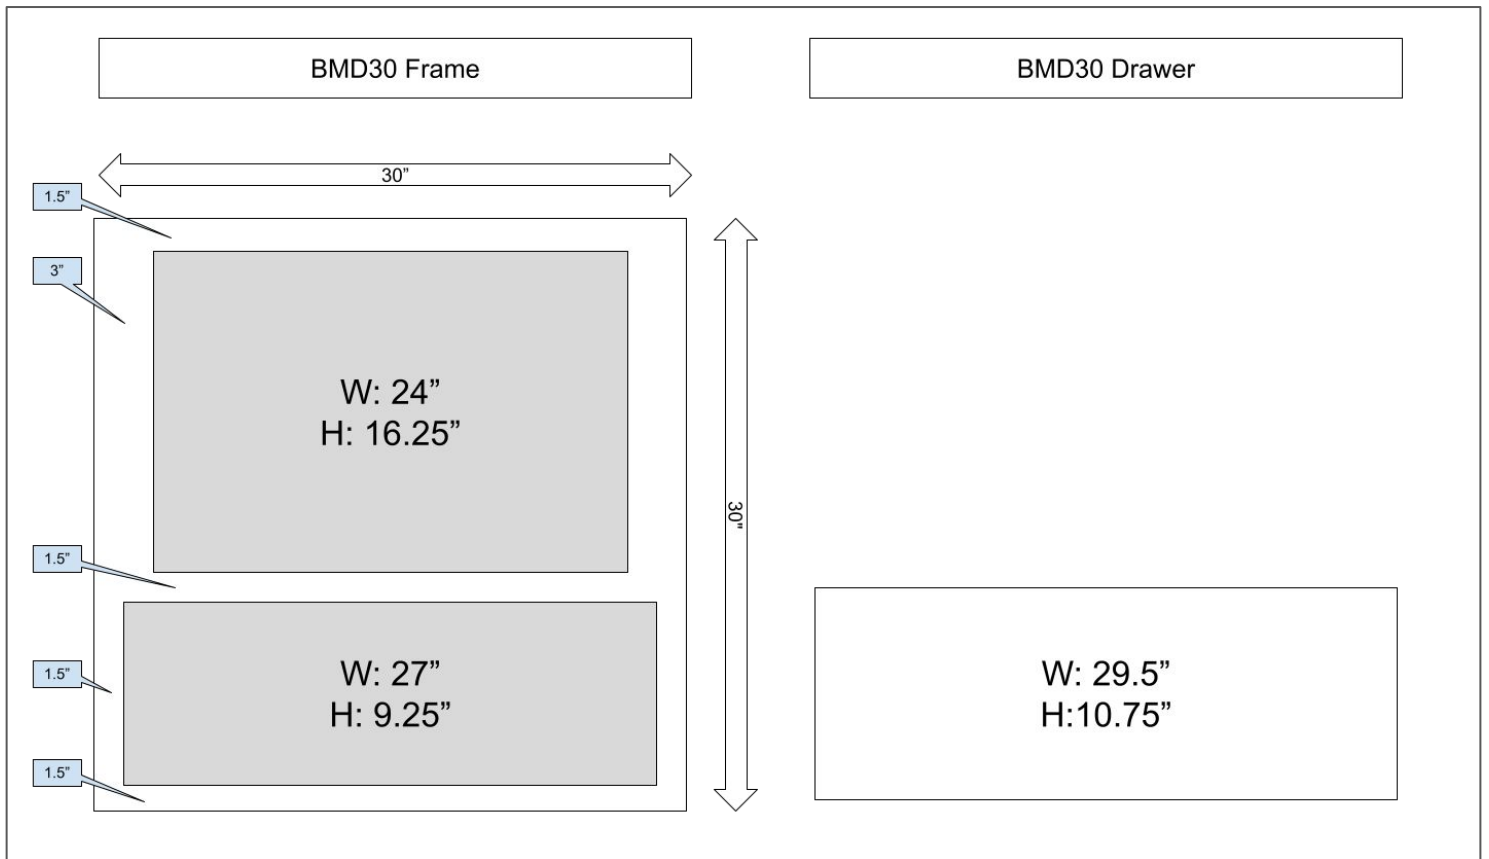

SKU	W	H	D
BLB39/42	39"	34.5"	24"
BLB42/45	42"	34.5"	24"

Fig. A

Base Cabinets- Base Microwave Cabinet With Drawer

SKU	W	H	D
BMD30	30"	34.5"	24"

Base Cabinets- Base Angle End Cabinet

SKU	W	H	D
BAE24	24"	34.5"	24"