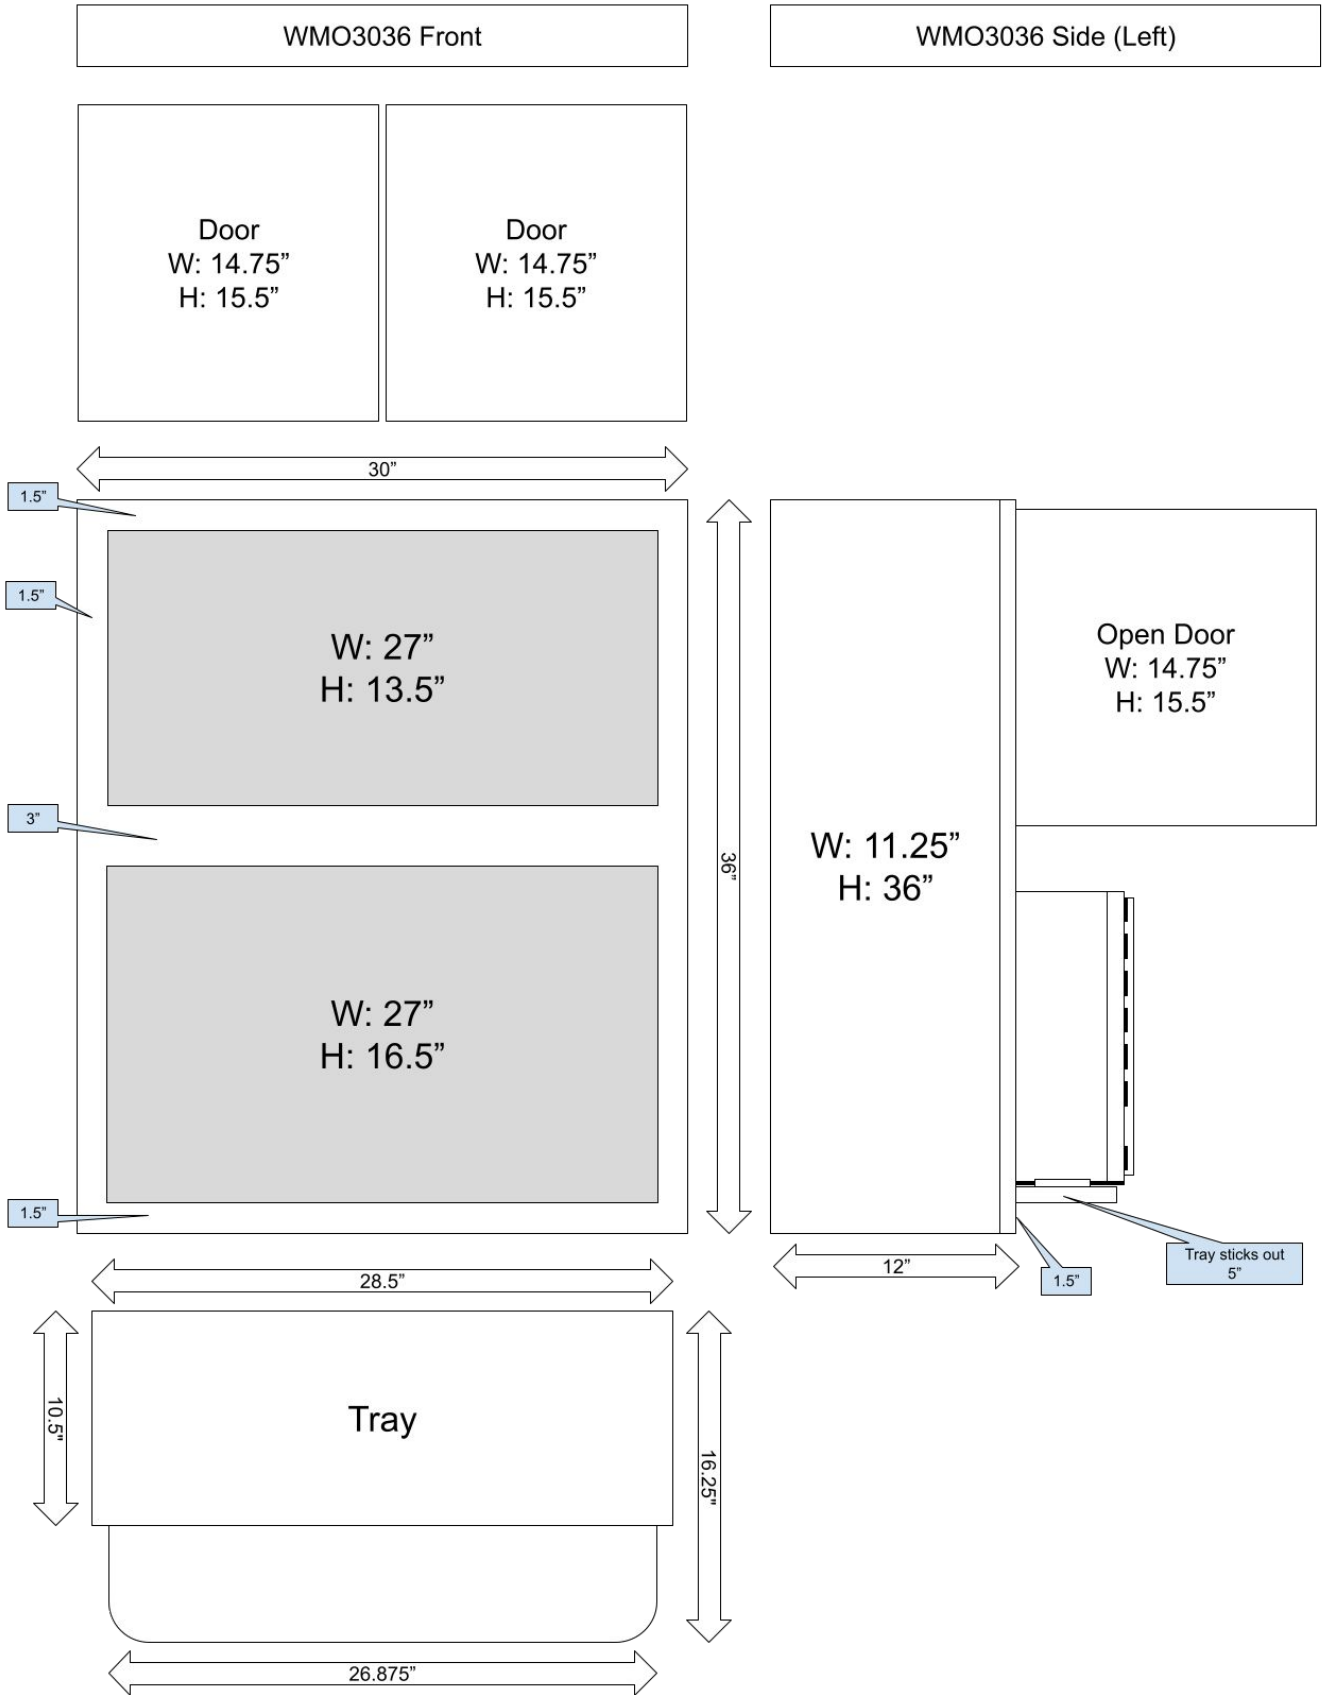

Wall Cabinets- Wall Microwave Oven Cabinet