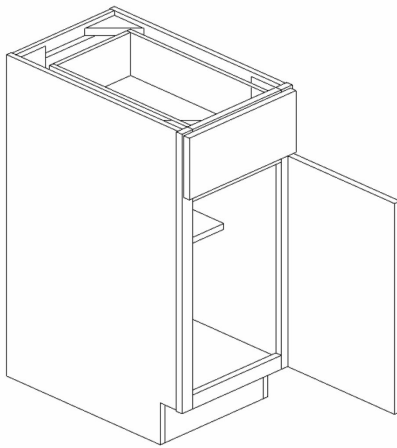

Base Cabinets- Single Door Base With Drawer

SKU	W	H	D
B12	12"	34.5"	24"
B15	15"	34.5"	24"
B18	18"	34.5"	24"
B21	21"	34.5"	24"