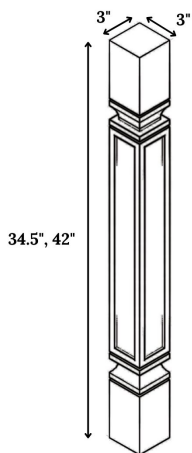

Accessories- Structural Post

SKU	W	H	D
SP34.5	3"	34.5"	3"
SP42	3"	42"	3"

Accessories- Decorative Door

SKU	W	H	D
WDD1230	11.5"	28.9375"	.75"
WDD1236	11.5"	34.9375"	.75"
WDD1242	11.5"	40.9375"	.75"
BDD23.5X30	23.5"	29.25"	.75"
BDD23.5X25.5	23.5"	25.5"	.75"