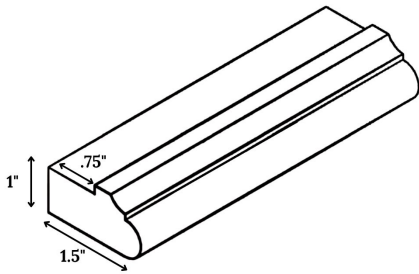

Accessories- Light Rail B

SKU	W	H	D
LVP	1.5"	1"	96"

Accessories- Light Rail C

SKU	W	H	D
LVB	2.25"	1.5"	96"

Accessories- Chair Rail Molding

SKU	W	H	D
CR	.75"	1.125"	96"

Accessories- Furniture Molding

SKU	W	H	D
FSM	.75"	1.625"	96"