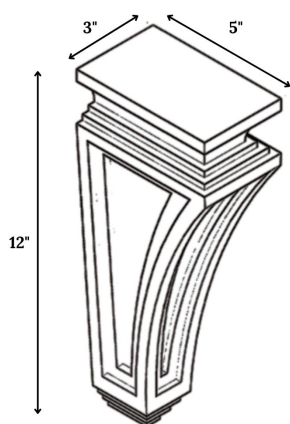

Accessories- Corbel